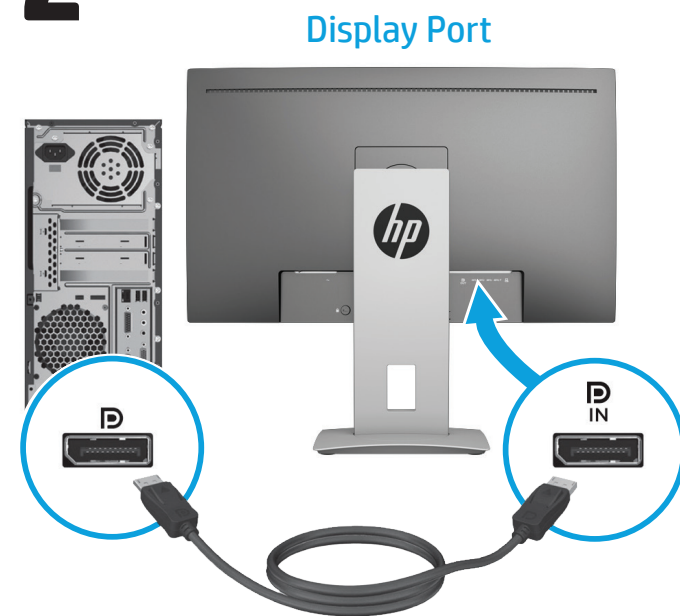

Quick Setup

Optimum Resolution

60 cm/23.8-inch Full HD: 1920 x 1080 @ 60 Hz

60 cm/23.8-inch Quad HD: 2560 x 1440 @ 60Hz;

61 cm/24-inch: 1920 x 1200 @ 60 Hz

63.44 cm/25-inch: 2560 x 1440 @ 60 Hz

68.47 cm/27-inch: 2560 x 1440 @ 60 Hz

1

2

OR

OR

OR

3

4

5

6

7 www.hp.com/support

799856-B22

Copyright © 2015 Hewlett-Packard Development Company, L.P.
Second Edition May 2015
The information contained herein is subject to change without notice.
Printed in xxxxx