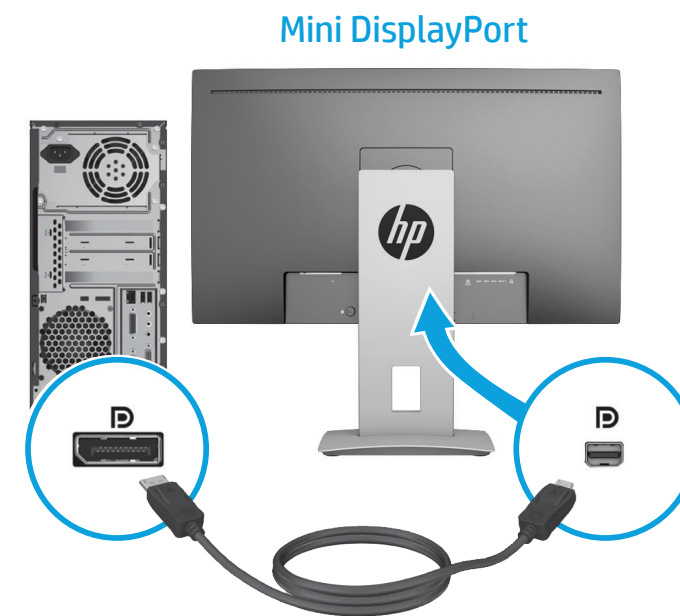

Quick Setup

Optimum Resolution

60 cm/23.8-inch Full HD: 1920 x 1080 @ 60 Hz

60 cm/23.8-inch Quad HD: 2560 x 1440 @ 60Hz;

61 cm/24-inch: 1920 x 1200 @ 60 Hz

63.44 cm/25-inch: 2560 x 1440 @ 60 Hz

68.47 cm/27-inch: 2560 x 1440 @ 60 Hz

1

2

OR

OR

OR

3

4

5

6

7 www.hp.com/support

799856-B22

Copyright © 2015 Hewlett-Packard Development Company, L.P.
Second Edition May 2015
The information contained herein is subject to change without notice.
Printed in xxxxx