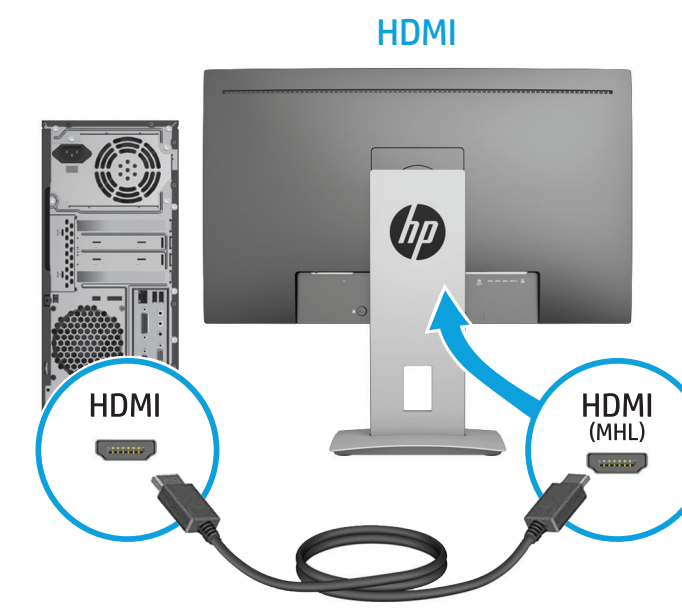

Quick Setup

Optimum Resolution

60 cm/23.8-inch Full HD: 1920 x 1080 @ 60 Hz

60 cm/23.8-inch Quad HD: 2560 x 1440 @ 60Hz;

61 cm/24-inch: 1920 x 1200 @ 60 Hz

63.44 cm/25-inch: 2560 x 1440 @ 60 Hz

68.47 cm/27-inch: 2560 x 1440 @ 60 Hz

1

2

OR

OR

OR

3

4

5

6

7 www.hp.com/support

799856-B22

Copyright © 2015 Hewlett-Packard Development Company, L.P.
Second Edition May 2015
The information contained herein is subject to change without notice.
Printed in xxxxx