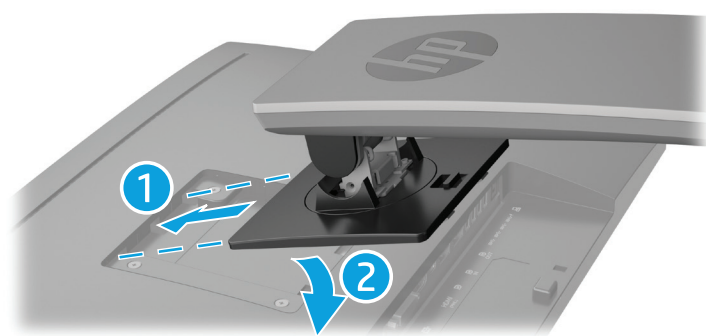

Quick Setup

Optimum Resolution

60 cm/23.8-inch Full HD: 1920 x 1080 @ 60 Hz

60 cm/23.8-inch Quad HD: 2560 x 1440 @ 60Hz;

61 cm/24-inch: 1920 x 1200 @ 60 Hz

63.44 cm/25-inch: 2560 x 1440 @ 60 Hz

68.47 cm/27-inch: 2560 x 1440 @ 60 Hz

1

2

OR

OR

OR

3

4

5

6

7 www.hp.com/support

799856-B22

Copyright © 2015 Hewlett-Packard Development Company, L.P.
Second Edition May 2015
The information contained herein is subject to change without notice.
Printed in xxxxx