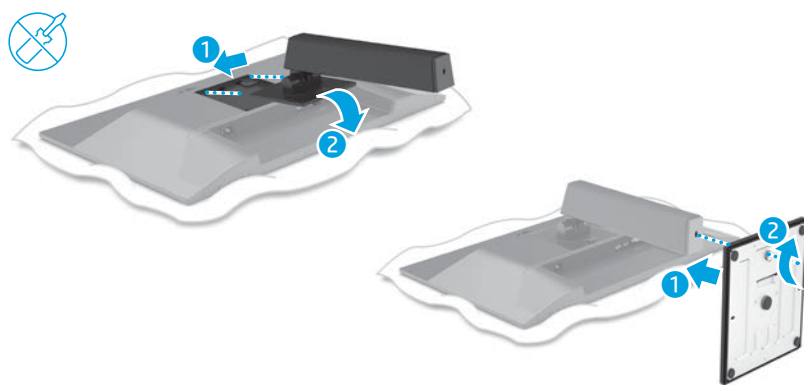

Lai atrastu lietošanas rokasgrāmatu, draiverus un programmatūru, apmeklējiet vietni www.hp.com/support.

ユーザーガイド、ドライバーおよびソフトウェアをダウンロードするには、HPのサポートWebサイト、<https://support.hp.com/jp-ja/> にアクセスしてください。

Eikite adresu www.hp.com/support ir susiraskite savo naudotojo vadovą, tvarkykles bei programinę įrangą.

사용 설명서, 드라이버 및 소프트웨어를 찾아 보려면 www.hp.com/support 페이지를 방문하십시오.

A felhasználói útmutatók, illesztőprogramok és szoftverek megkereséséhez lépjen a www.hp.com/support oldalra.

若需用户指南、驱动程序和软件，请前往 www.hp.com/support。

Ga naar www.hp.com/support om de gebruikershandleiding, stuurprogramma's en software te vinden.

前往 www.hp.com/support 以尋找您的使用指南、驅動程式和軟體。

RMN/型號/型号: HSD-0043-K, HSD-0044-K, HSD-0045-K

© Copyright 2019 HP Development Company, L.P.

DisplayPort™ and the DisplayPort™ logo are trademarks owned by the Video Electronics Standards Association (VESA®) in the United States and other countries.

The information contained herein is subject to change without notice. The only warranties for HP products and services are set forth in the express warranty statements accompanying such products and services. Nothing herein should be construed as constituting an additional warranty. HP shall not be liable for technical or editorial errors or omissions contained herein.

First Edition: September 2019

L71562-B21

1