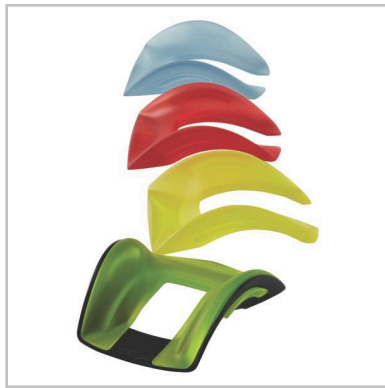

SmartFit® Conform Wrist Rest

K55787EU

Product information

Gross weight 0.30kg

Retail Packaging Information

Depth 140mm
Width 95mm
Height 170mm
Gross weight 0.30kg
UPC# 5028252352291
Unit quantity 1

Master Case Information

Depth 605mm
Width 160mm
Height 185mm
Gross weight 2.11kg
UPC# 5028252352307
Unit quantity 6

Shipping Information

Minimum Order Quantity 6

Product Description

Select the Perfect Insert

The innovative SmartFit® Conform Wrist Rest naturally supports your wrist and hand by placing your arm at the proper ergonomic angle after you measure and find your personal comfort colour. Unlike other wrist rests, this wrist rest features nonstick pads on the base so that it glides along the desktop when you move the mouse. This promotes you to use both your elbow and shoulder while navigating, helping reduce the risk of repetitive-stress injuries like carpal tunnel syndrome.

Features

- Provides a safe and intuitive way to support the wrist while working
- Reduces repetitive strain injuries
- Reduces carpal tunnel injuries
- Ambidextrous design which can be used with all mice and trackballs