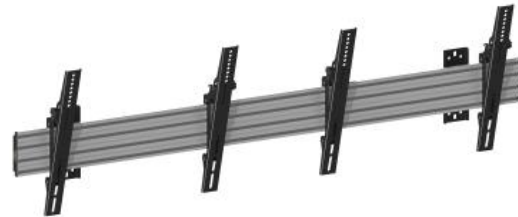

Ready when you are

M Wallmount Pro MBW2U Tilt Silver

Article: 7 350 073 734 092

M Wallmount Pro MBW2U Tilt Silver - Wall mount for LCD display, steel, 2 screen, single side, tilt, VESA Max 600x400 - screen size: 40"-65" - silver

Product category: PRO SERIES

Specification

M Wallmount Pro MBW2U Tilt Silver

Article No:	7 350 073 734 092
For screen size:	40"-65"
Type:	Single Side MBW2U
Universal & VESA standard:	Adjustable from 100x100 to 600x400 max Optional VESA 800x600
Material:	Steel, Aluminium
Color:	Silver
Surface Finish:	Powder coating/Anodic Oxidation
Weight:	14 kg
Measurements	196x43x8 cm
Max Load:	30 kg per screen
Tilt:	Yes, 0~15°
Swivel:	Yes, 360°
Rotate:	Yes, ±4°
Cable Management:	Yes
Options:	M Pro Series Parts
Certifications:	CE
Warranty:	5 years

Retail Package Specification

Package Parcels:	1 pcs
Package Measurements:	102.6 x 13.2 x 10.5 cm
Package Weight:	6.70 kg

The content of this specification is subject to change without further notice. Always visit our web for the latest updated specifications. <https://products.multibrackets.com/>