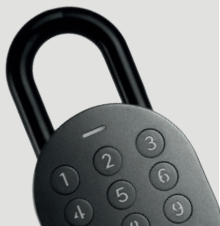

igloohome

Padlock

Convenience made smart.

The ultimate balance between security and convenience.

The igloohome Smart Padlock strikes the perfect balance between security and convenience. Built with versatility in mind, it is the most flexible padlock that allows for time-sensitive access. It's flexibility gives you a wide variety of use cases and it's also jam-packed with features for convenient access control.

Form and function in one

Equipped with the right mix of 'smart' elements yet portable enough to fit perfectly in your palm, its form and function in one versatile solution.

Access at your fingertips

All igloohome devices work with the igloohome mobile app. You can manage access to your property anytime, anywhere.

Greater peace of mind

Unlike conventional padlocks, the igloohome app allows you to track the dates and times at which your padlock was accessed. Activity logs gives you greater visibility for a greater peace of mind.

**Bluetooth key logs are updated in real time, and PIN code logs are updated when the master owner uses a Bluetooth key.*

Features

Keypad Security Lockout

Keypad is disabled after several incorrect PIN code attempts to ensure your assets are always secure.