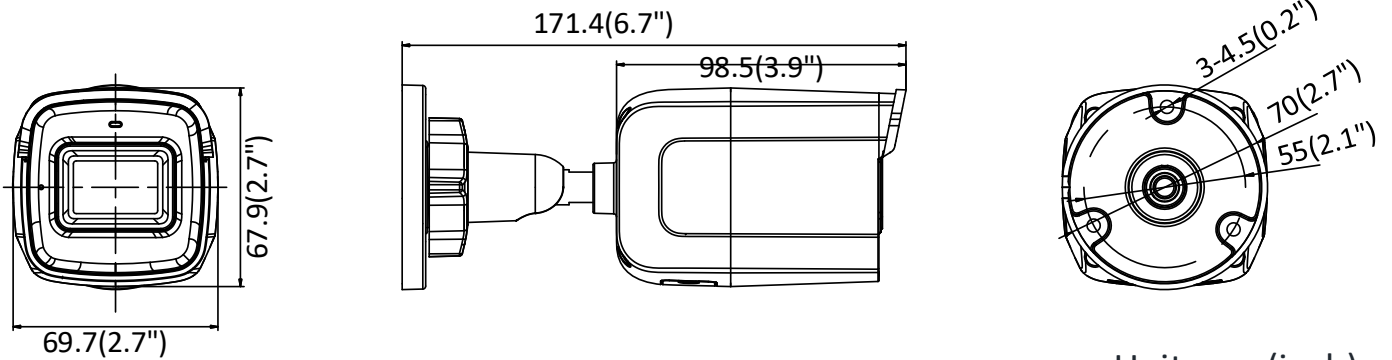

Dimensions

Unit: mm(inch)

Accessory

Distributed by