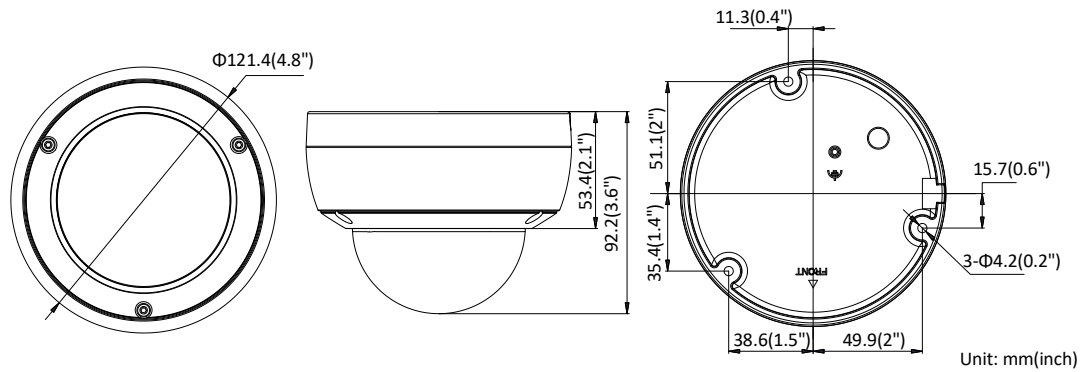

Audio Compression	G.711/G.722.1/G.726/MP2L2/PCM
Audio Bit Rate	64Kbps(G.711)/16Kbps(G.722.1)/16Kbps(G.726)/32-160Kbps(MP2L2)
<b>Network</b>	
Network Storage	Support micro SD/SDHC/SDXC card (128G) local storage, NAS (NFS,SMB/CIFS), ANR
Alarm Trigger	Tampering alarm, network disconnected, IP address conflict, illegal login, HDD full, HDD error
Protocols	TCP/IP, ICMP, HTTP, HTTPS, FTP, DHCP, DNS, DDNS, RTP, RTSP, RTCP, PPPoE, NTP, UPnP, SMTP, SNMP, IGMP, 802.1X, QoS, IPv6, UDP, Bonjour
General Function	One-key reset, anti-filter
Firmware Version	V5.5.61
API	ONVIF (PROFILE S, PROFILE G), ISAPI
Simultaneous Live View	Up to 6 channels
User/Host	Up to 32 users 3 levels: Administrator, Operator and User
Client	iVMS-4200, Hik-Connect, iVMS-5200, iVMS-4500
Web Browser	IE8+, Chrome 31.0-44, Firefox 30.0-51, Safari 8.0+
<b>Interface</b>	
Communication Interface	1 RJ45 10M/100M self-adaptive Ethernet port
On-board Storage	Built-in micro SD/SDHC/SDXC slot, up to 128 GB
Reset Button	Yes
Audio (-S)	1 audio input (line in/mic in), 1 audio output, mono sound
Alarm (-S)	1 alarm input, 1 alarm output
<b>Smart Feature-set</b>	
Behavior Analysis	Line crossing detection, intrusion detection, region entrance detection, region exit detection, false alarm filter by target classification
<b>General</b>	
Operating Conditions	-30 °C to +50 °C (-22 °F to +122 °F), humidity 95% or less (non-condensing)
Power Supply	12 VDC ± 25%, 5.5 mm coaxial power plug PoE (802.3af, class 3)
Power Consumption	12 VDC, 0.6 A, max: 7 W PoE: (802.3af, 36 V to 57 V), 0.2 A to 0.1 A, max: 8.5 W
Protection Level	IP67, IK10
Material	Front cover: metal, back cover: metal
Dimensions	Camera: Φ 121.4 × 92.2 mm (Φ 4.8" × 3.6")
Weight	Camera: 600 g (1.3 lb.) With package: 760 g (1.7 lb.)

## Dimensions