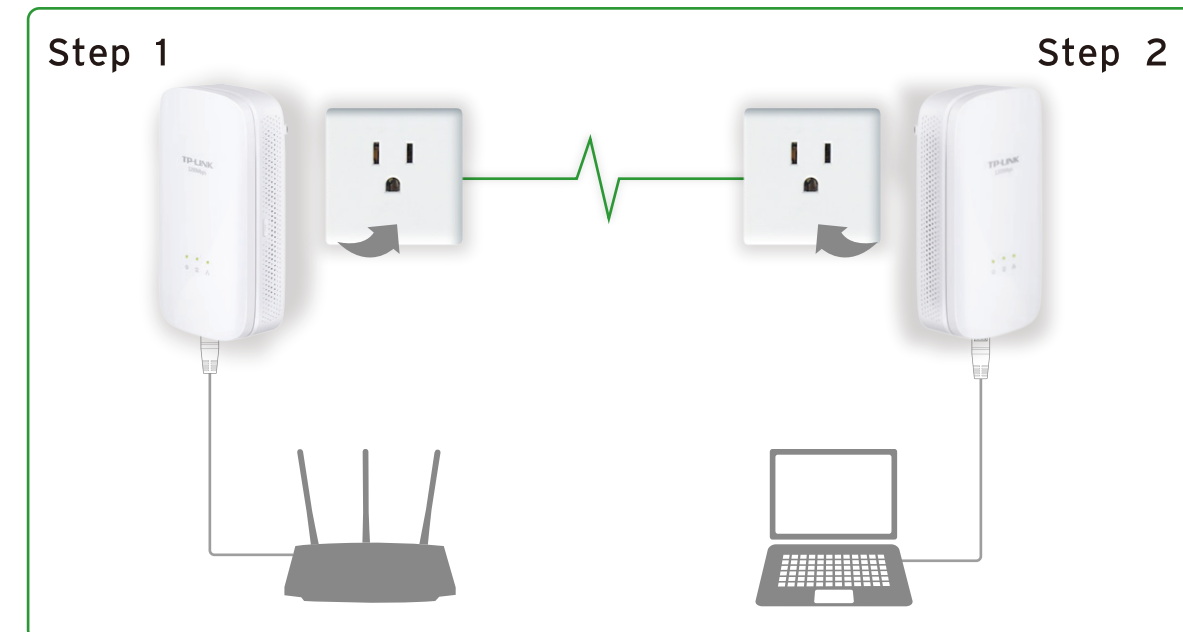

- AV1200 Gigabit Powerline Adapter, TL-PA8010 * 2
- 2-meter CAT.5e Ethernet Cable * 2
- Quick Installation Guide

Certification

- CE, RoHS

System Requirements

- Windows 10/8.1/8/7/Vista/XP, Mac OS, Linux

Environment

Gigabit Ethernet Port
(Connect to Your Router, Laptop, Game Console, TV and more)

Note: Powerline adapters should be deployed on the same circuit and in set of two or more. The first, connected to the router and others located elsewhere to enable connectivity in those locations.