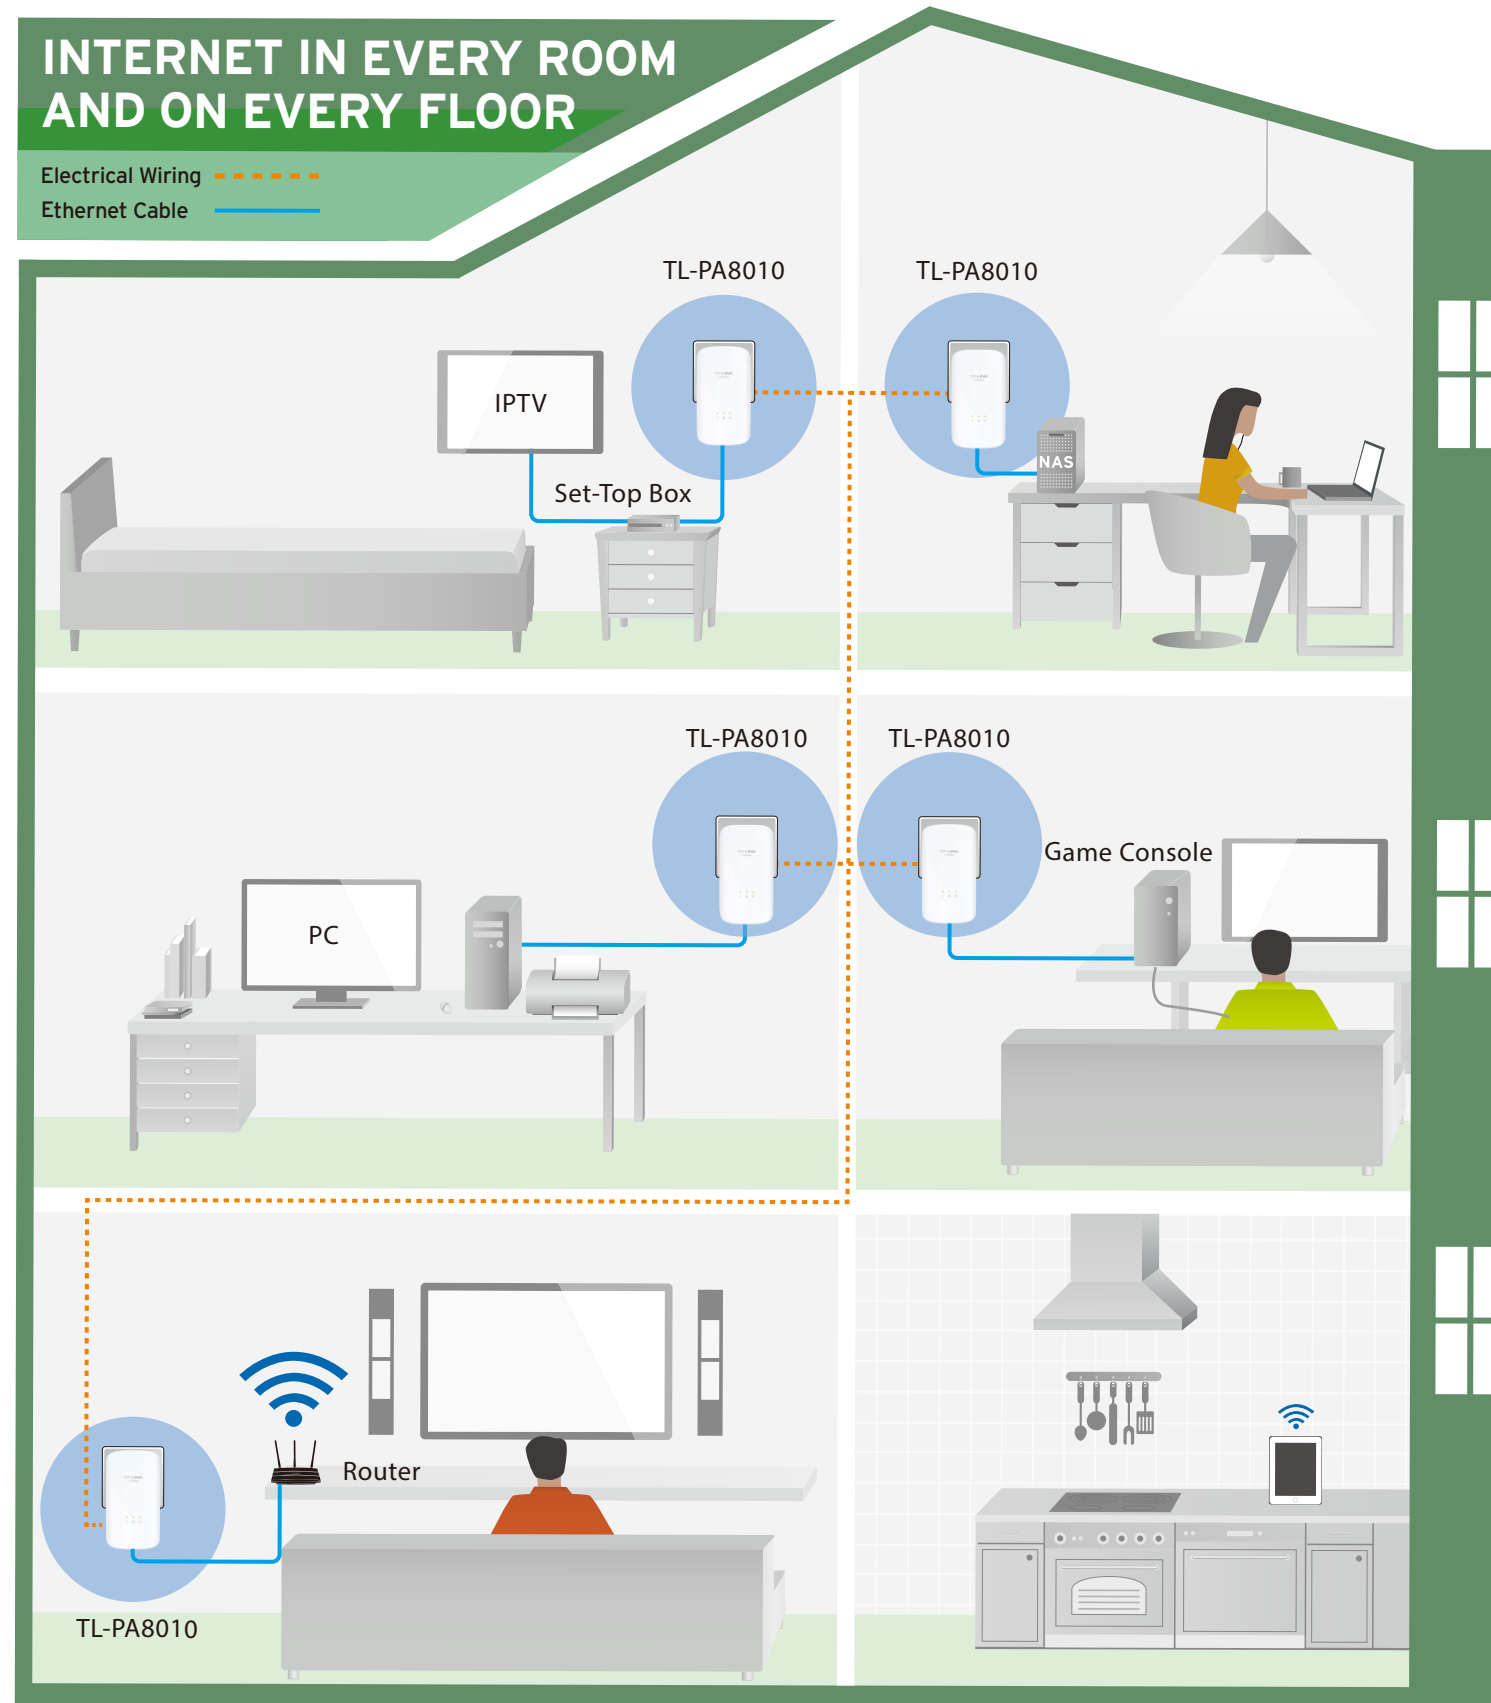

Diagrams

Pair Button
(Set up a secure powerline network within minutes)

Gigabit Ethernet Port
(Connect to Your Router, Laptop, Game Console, TV and more)