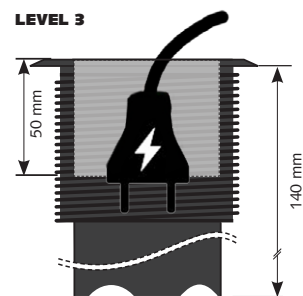

POWER
dot

SPECIFIKATIONS

- 1 x Power, 4 x Cable feedthrough
- Electrical Connection: Schuko / grounded 1.5m
- Drilling diameter 79 mm
- Total height 51 mm
- Easy mounting in fixed level.
- Patent-pending PCT, China.
- Part no.
935-PD10 Black. 935-PD10W White
Accessories:
Decor frame, 115x115 mm;
Silver / White / Black

**POWER
dot**

SPECIFIKATIONS

- 1 x EI, 4 x cable feedthrough
- Electrical Connection: Schuko / grounded 1.5m
- Drilling diameter 79 mm
- Height 89-140 mm
- Patent-pending PCT, China.
- Incl. Cover lid and Decor frame 115x115 mm, silver
- Part No. Powerdot Satellite 935-PD11 Adjustable in 3 levels

Accessories:

Decor frame, 115x115 mm;
Silver / White / Black

Access point Powerdot Satellite PD12 / PD13

by
Kondator

935-PD12
Power, data and USB-charger.

935-PD13
Power, HDMI and USB port

Principle for height adjustment

POWER
dot

SPECIFIKATIONS

- Adjustable in 3 levels
- Electrical Connection:
Schuko / grounded 1.5m
Data CAT6
HDMI
USB Charger 5V, 2100 mA
- Drilling diameter 79 mm
- Patent-pending PCT, China.
- Incl. Cover lid and Decor frame
115x115 mm, silver
- Power, data, USB charger
935-PD12 Black
935-PD12W White
Power, HDMI, USB port
935-PD13 Black