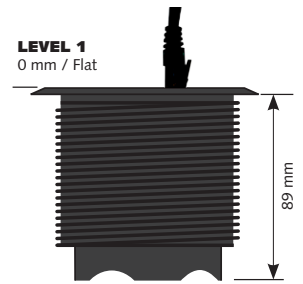

POWER
dot

SPECIFIKATIONS

- 1 x Power, 4 x Cable feedthrough
- Electrical Connection: Schuko / grounded 1.5m
- Drilling diameter 79 mm
- Total height 51 mm
- Easy mounting in fixed level.
- Patent-pending PCT, China.
- Part no.
935-PD10 Black. 935-PD10W White
Accessories:
Decor frame, 115x115 mm;
Silver / White / Black

**POWER
dot**

SPECIFIKATIONS

- 1 x EI, 4 x cable feedthrough
- Electrical Connection: Schuko / grounded 1.5m
- Drilling diameter 79 mm
- Height 89-140 mm
- Patent-pending PCT, China.
- Incl. Cover lid and Decor frame 115x115 mm, silver
- Part No. Powerdot Satellite 935-PD11 Adjustable in 3 levels

Accessories:

Decor frame, 115x115 mm;
Silver / White / Black

Access point Powerdot Satellite PD12 / PD13

by
Kondator

935-PD12
Power, data and USB-charger.

935-PD13
Power, HDMI and USB port

Principle for height adjustment

POWER
dot

SPECIFIKATIONS

- Adjustable in 3 levels
- Electrical Connection:
Schuko / grounded 1.5m
Data CAT6
HDMI
USB Charger 5V, 2100 mA
- Drilling diameter 79 mm
- Patent-pending PCT, China.
- Incl. Cover lid and Decor frame
115x115 mm, silver
- Power, data, USB charger
935-PD12 Black
935-PD12W White
Power, HDMI, USB port
935-PD13 Black