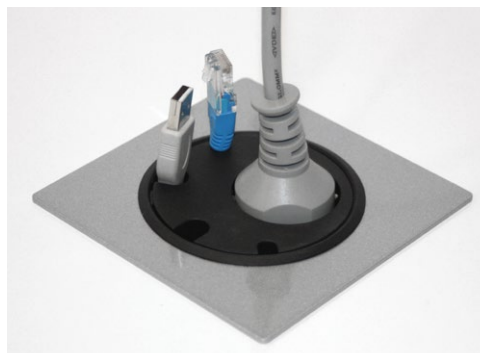

*A concept providing power, data, and media...
... where you want it!*

Access point Powerdot Satellite PD10

by
Kondator

Can be supplemented with decor frame.

Dimensions

Simple and functional

A convenient satellite fitted with an electrical outlet and four cable ports. Its detachable top allow for an easy insertion of additional cables. Quick and simple installation flush with the desk surface.

POWER
dot

SPECIFIKATIONS

- 1 x Power, 4 x Cable feedthrough
- Electrical Connection: Schuko / grounded 1.5m
- Drilling diameter 79 mm
- Total height 51 mm
- Easy mounting in fixed level.
- Patent-pending PCT, China.
- Part no.
935-PD10 Black. 935-PD10W White
Accessories:
Decor frame, 115x115 mm;
Silver / White / Black

Access point Powerdot Satellite PD11

by
Kondator

Delivered complete with cover lid and decor frame in silver.

Ingenious design!

A unique satellite outlet, with a pending patent, that offers three alternative height configurations. When installed at its 3rd and lowest level, cables and ports are elegantly hidden within the satellite well. The product is delivered complete with cover lid and decor frame.

**POWER
dot**

SPECIFIKATIONS

- 1 x EI, 4 x cable feedthrough
- Electrical Connection: Schuko / grounded 1.5m
- Drilling diameter 79 mm
- Height 89-140 mm
- Patent-pending PCT, China.
- Incl. Cover lid and Decor frame 115x115 mm, silver
- Part No. Powerdot Satellite 935-PD11 Adjustable in 3 levels