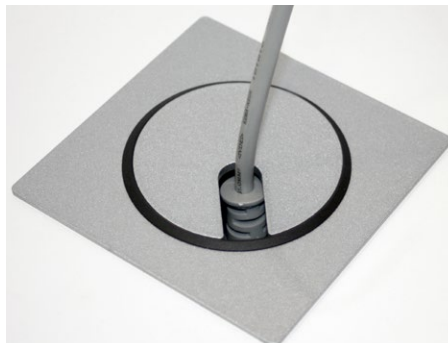

*A concept providing power, data, and media...
... where you want it!*

Access point Powerdot Satellite PD10

by
Kondator

Can be supplemented with decor frame.

Dimensions

Simple and functional

A convenient satellite fitted with an electrical outlet and four cable ports. Its detachable top allow for an easy insertion of additional cables. Quick and simple installation flush with the desk surface.

POWER
dot

SPECIFIKATIONS

- 1 x Power, 4 x Cable feedthrough
- Electrical Connection: Schuko / grounded 1.5m
- Drilling diameter 79 mm
- Total height 51 mm
- Easy mounting in fixed level.
- Patent-pending PCT, China.
- Part no.
935-PD10 Black. 935-PD10W White
Accessories:
Decor frame, 115x115 mm;
Silver / White / Black

Access point Powerdot Satellite PD11

by
Kondator

Delivered complete with cover lid and decor frame in silver.

Ingenious design!

A unique satellite outlet, with a pending patent, that offers three alternative height configurations. When installed at its 3rd and lowest level, cables and ports are elegantly hidden within the satellite well. The product is delivered complete with cover lid and decor frame.

**POWER
dot**

SPECIFIKATIONS

- 1 x EI, 4 x cable feedthrough
- Electrical Connection: Schuko / grounded 1.5m
- Drilling diameter 79 mm
- Height 89-140 mm
- Patent-pending PCT, China.
- Incl. Cover lid and Decor frame 115x115 mm, silver
- Part No. Powerdot Satellite 935-PD11 Adjustable in 3 levels