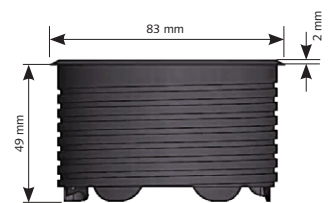

*A concept providing power, data, and media...
... where you want it!*

Access point Powerdot Satellite PD10

by
Kondator

Can be supplemented with decor frame.

Dimensions

Simple and functional

A convenient satellite fitted with an electrical outlet and four cable ports. Its detachable top allow for an easy insertion of additional cables. Quick and simple installation flush with the desk surface.

POWER
dot

SPECIFIKATIONS

- 1 x Power, 4 x Cable feedthrough
- Electrical Connection: Schuko / grounded 1.5m
- Drilling diameter 79 mm
- Total height 51 mm
- Easy mounting in fixed level.
- Patent-pending PCT, China.
- Part no.
935-PD10 Black. 935-PD10W White
Accessories:
Decor frame, 115x115 mm;
Silver / White / Black

**POWER
dot**

SPECIFIKATIONS

- 1 x EI, 4 x cable feedthrough
- Electrical Connection: Schuko / grounded 1.5m
- Drilling diameter 79 mm
- Height 89-140 mm
- Patent-pending PCT, China.
- Incl. Cover lid and Decor frame 115x115 mm, silver
- Part No. Powerdot Satellite 935-PD11 Adjustable in 3 levels