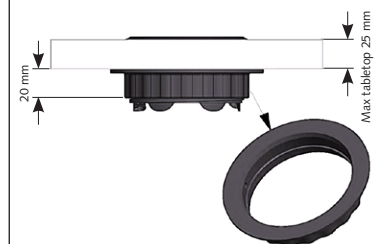

*A concept providing power, data, and media...
... where you want it!*

Access point Powerdot Satellite PD10

by
Kondator

Can be supplemented with decor frame.

Dimensions

Simple and functional

A convenient satellite fitted with an electrical outlet and four cable ports. Its detachable top allow for an easy insertion of additional cables. Quick and simple installation flush with the desk surface.

POWER
dot

SPECIFIKATIONS

- 1 x Power, 4 x Cable feedthrough
- Electrical Connection: Schuko / grounded 1.5m
- Drilling diameter 79 mm
- Total height 51 mm
- Easy mounting in fixed level.
- Patent-pending PCT, China.
- Part no.
935-PD10 Black. 935-PD10W White
Accessories:
Decor frame, 115x115 mm;
Silver / White / Black

**POWER
dot**

SPECIFIKATIONS

- 1 x EI, 4 x cable feedthrough
- Electrical Connection: Schuko / grounded 1.5m
- Drilling diameter 79 mm
- Height 89-140 mm
- Patent-pending PCT, China.
- Incl. Cover lid and Decor frame 115x115 mm, silver
- Part No. Powerdot Satellite 935-PD11 Adjustable in 3 levels