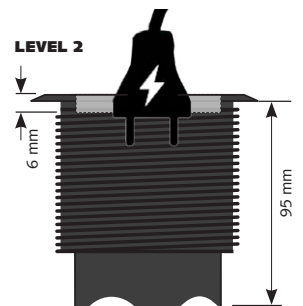

POWER
dot

SPECIFIKATIONS

- 1 x Power, 4 x Cable feedthrough
- Electrical Connection: Schuko / grounded 1.5m
- Drilling diameter 79 mm
- Total height 51 mm
- Easy mounting in fixed level.
- Patent-pending PCT, China.
- Part no.
935-PD10 Black. 935-PD10W White
Accessories:
Decor frame, 115x115 mm;
Silver / White / Black

**POWER
dot**

SPECIFIKATIONS

- 1 x EI, 4 x cable feedthrough
- Electrical Connection: Schuko / grounded 1.5m
- Drilling diameter 79 mm
- Height 89-140 mm
- Patent-pending PCT, China.
- Incl. Cover lid and Decor frame 115x115 mm, silver
- Part No. Powerdot Satellite 935-PD11 Adjustable in 3 levels

Accessories:

Decor frame, 115x115 mm;
Silver / White / Black

Access point Powerdot Satellite PD12 / PD13

by
Kondator

935-PD12
Power, data and USB-charger.

935-PD13
Power, HDMI and USB port

Principle for height adjustment

POWER
dot

SPECIFIKATIONS

- Adjustable in 3 levels
- Electrical Connection:
Schuko / grounded 1.5m
Data CAT6
HDMI
USB Charger 5V, 2100 mA
- Drilling diameter 79 mm
- Patent-pending PCT, China.
- Incl. Cover lid and Decor frame
115x115 mm, silver
- Power, data, USB charger
935-PD12 Black
935-PD12W White
Power, HDMI, USB port
935-PD13 Black