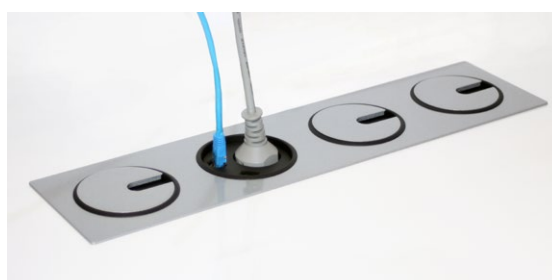

Access point Powerdot Satellite PD11

by
Kondator

Delivered complete with cover lid and decor frame in silver.

Ingenious design!

A unique satellite outlet, with a pending patent, that offers three alternative height configurations. When installed at its 3rd and lowest level, cables and ports are elegantly hidden within the satellite well. The product is delivered complete with cover lid and decor frame.

**POWER
dot**

SPECIFIKATIONS

- 1 x EI, 4 x cable feedthrough
- Electrical Connection: Schuko / grounded 1.5m
- Drilling diameter 79 mm
- Height 89-140 mm
- Patent-pending PCT, China.
- Incl. Cover lid and Decor frame 115x115 mm, silver
- Part No. Powerdot Satellite 935-PD11 Adjustable in 3 levels

Accessories:

Decor frame, 115x115 mm;
Silver / White / Black

Access point Powerdot Satellite PD12 / PD13

by
Kondator

935-PD12
Power, data and USB-charger.

935-PD13
Power, HDMI and USB port

Principle for height adjustment

The satellite is easily mounted in table tops and can after that be adjusted in three levels depending on desired feature or needs.

Can also be supplemented with decor frame for installation of 1, 2 or 4 satellites in groups.