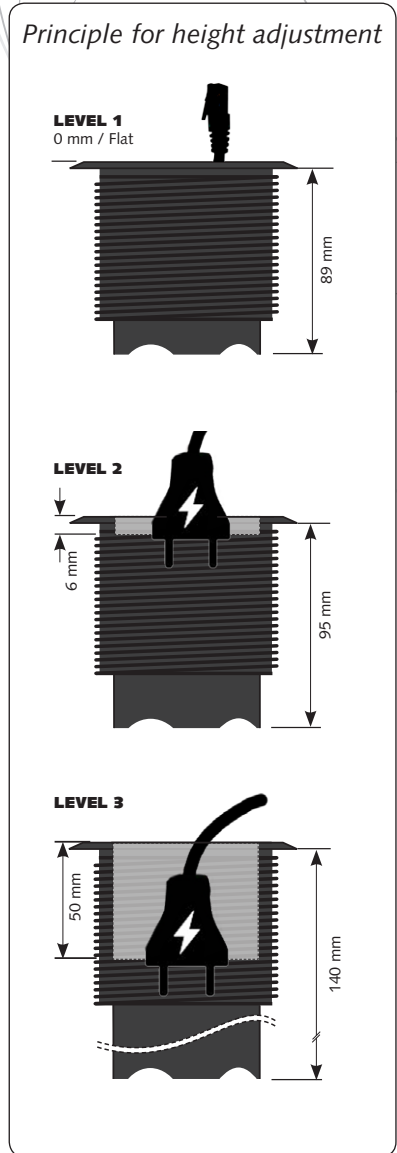

*A concept providing power, data, and media...
... where you want it!*

Access point Powerdot Satellite PD10

by
Kondator

Can be supplemented with decor frame.

Dimensions

Simple and functional

A convenient satellite fitted with an electrical outlet and four cable ports. Its detachable top allow for an easy insertion of additional cables. Quick and simple installation flush with the desk surface.

POWER
dot

SPECIFIKATIONS

- 1 x Power, 4 x Cable feedthrough
- Electrical Connection: Schuko / grounded 1.5m
- Drilling diameter 79 mm
- Total height 51 mm
- Easy mounting in fixed level.
- Patent-pending PCT, China.
- Part no.
935-PD10 Black. 935-PD10W White
Accessories:
Decor frame, 115x115 mm;
Silver / White / Black

Access point Powerdot Satellite PD11

by
Kondator

Delivered complete with cover lid and decor frame in silver.

Ingenious design!

A unique satellite outlet, with a pending patent, that offers three alternative height configurations. When installed at its 3rd and lowest level, cables and ports are elegantly hidden within the satellite well. The product is delivered complete with cover lid and decor frame.

**POWER
dot**

SPECIFIKATIONS

- 1 x EI, 4 x cable feedthrough
- Electrical Connection: Schuko / grounded 1.5m
- Drilling diameter 79 mm
- Height 89-140 mm
- Patent-pending PCT, China.
- Incl. Cover lid and Decor frame 115x115 mm, silver
- Part No. Powerdot Satellite 935-PD11 Adjustable in 3 levels