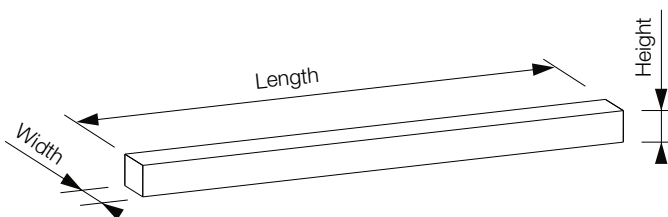

SCREEN DIMENSIONS

*Total width:

Total width (≤ 200 cm screen width) = Screen width +86

Total width (> 200 cm screen width) = Screen width +94

CASE DIMENSIONS

BRACKET DIMENSIONS

Brackets – Wall

Included in all Diplomat products

Brackets – Ceiling

Included in all Diplomat products

PACKAGING DIMENSIONS

Screen width	Box length	Box width	Box height
1600	1910	165	170
1800	2110	165	170
2000	2310	165	170
2200	2510	165	170
2400	2710	165	170
2700	3010	165	170
3000	3310	165	170