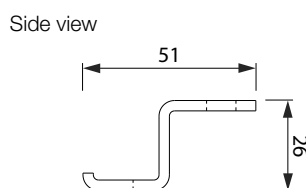

SCREEN DIMENSIONS

*Total width:

Total width (≤ 200 cm screen width) = Screen width +86

Total width (> 200 cm screen width) = Screen width +94

CASE DIMENSIONS

BRACKET DIMENSIONS

Brackets – Wall

Included in all Diplomat products

Brackets – Ceiling

Included in all Diplomat products

PACKAGING DIMENSIONS

Screen width	Box length	Box width	Box height
1600	1910	165	170
1800	2110	165	170
2000	2310	165	170
2200	2510	165	170
2400	2710	165	170
2700	3010	165	170
3000	3310	165	170