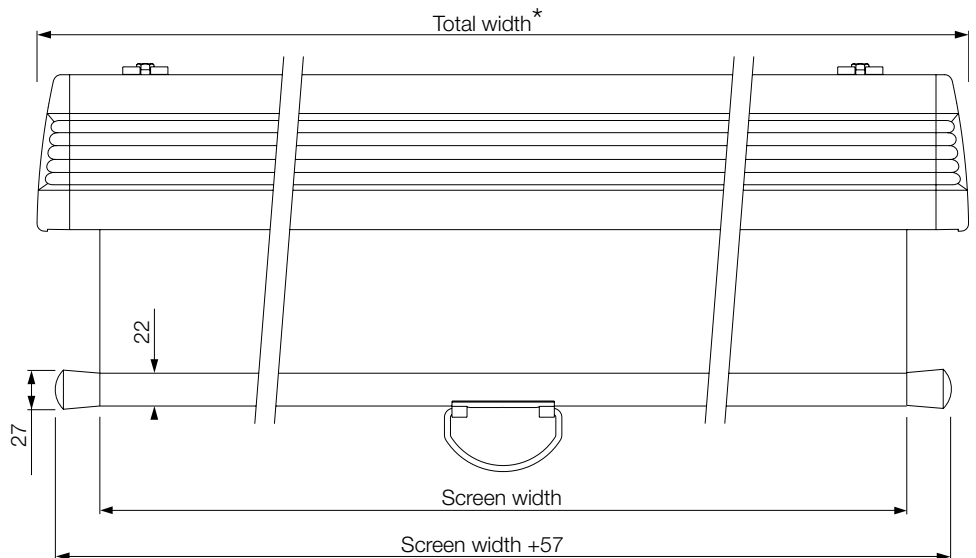

Height > width, with extra height that gives additional flexibility. No black borders.

The screen format is 1:1. No black borders.

The screen has 5 cm wide black borders. The format of the viewing area is 4:3.

The screen has 5 cm wide black borders. The format of the viewing area is 16:10.

The screen has 5 cm wide black borders. The format of the viewing area is 16:9.

OPTIONS

Soft&Quiet

Retracts the screen surface into the case in a smooth and controlled way.

SCREEN DIMENSIONS

*Total width:

Total width (≤ 200 cm screen width) = Screen width +86

Total width (> 200 cm screen width) = Screen width +94

CASE DIMENSIONS

BRACKET DIMENSIONS

Brackets – Wall

Included in all Diplomat products

Brackets – Ceiling

Included in all Diplomat products

PACKAGING DIMENSIONS

Screen width	Box length	Box width	Box height
1600	1910	165	170
1800	2110	165	170
2000	2310	165	170
2200	2510	165	170
2400	2710	165	170
2700	3010	165	170
3000	3310	165	170