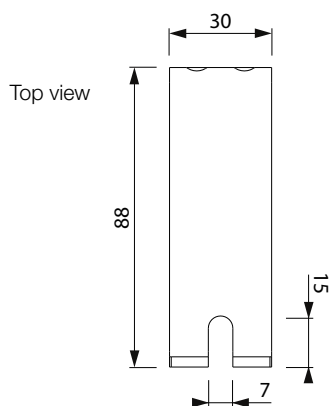

The screen has 5 cm wide black borders. The format of the viewing area is 16:10.

The screen has 5 cm wide black borders. The format of the viewing area is 16:9.

OPTIONS

Soft&Quiet

Retracts the screen surface into the case in a smooth and controlled way.

SCREEN DIMENSIONS

*Total width:

Total width (≤ 200 cm screen width) = Screen width +86

Total width (> 200 cm screen width) = Screen width +94

CASE DIMENSIONS

BRACKET DIMENSIONS

Brackets – Wall

Included in all Diplomat products

Brackets – Ceiling

Included in all Diplomat products

PACKAGING DIMENSIONS

Screen width	Box length	Box width	Box height
1600	1910	165	170
1800	2110	165	170
2000	2310	165	170
2200	2510	165	170
2400	2710	165	170
2700	3010	165	170
3000	3310	165	170