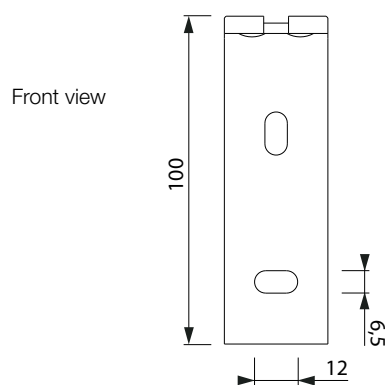

The screen has 5 cm wide black borders. The format of the viewing area is 16:10.

The screen has 5 cm wide black borders. The format of the viewing area is 16:9.

OPTIONS

Soft&Quiet

Retracts the screen surface into the case in a smooth and controlled way.

SCREEN DIMENSIONS

*Total width:

Total width (≤ 200 cm screen width) = Screen width +86

Total width (> 200 cm screen width) = Screen width +94

CASE DIMENSIONS

BRACKET DIMENSIONS

Brackets – Wall

Included in all Diplomat products

Brackets – Ceiling

Included in all Diplomat products

PACKAGING DIMENSIONS

Screen width	Box length	Box width	Box height
1600	1910	165	170
1800	2110	165	170
2000	2310	165	170
2200	2510	165	170
2400	2710	165	170
2700	3010	165	170
3000	3310	165	170