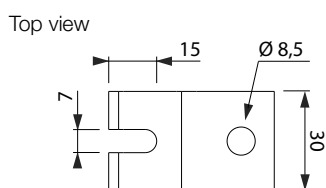

SCREEN DIMENSIONS

*Total width:

Total width (≤ 200 cm screen width) = Screen width +86

Total width (> 200 cm screen width) = Screen width +94

CASE DIMENSIONS

BRACKET DIMENSIONS

Brackets – Wall

Included in all Diplomat products

Brackets – Ceiling

Included in all Diplomat products

PACKAGING DIMENSIONS

Screen width	Box length	Box width	Box height
1600	1910	165	170
1800	2110	165	170
2000	2310	165	170
2200	2510	165	170
2400	2710	165	170
2700	3010	165	170
3000	3310	165	170