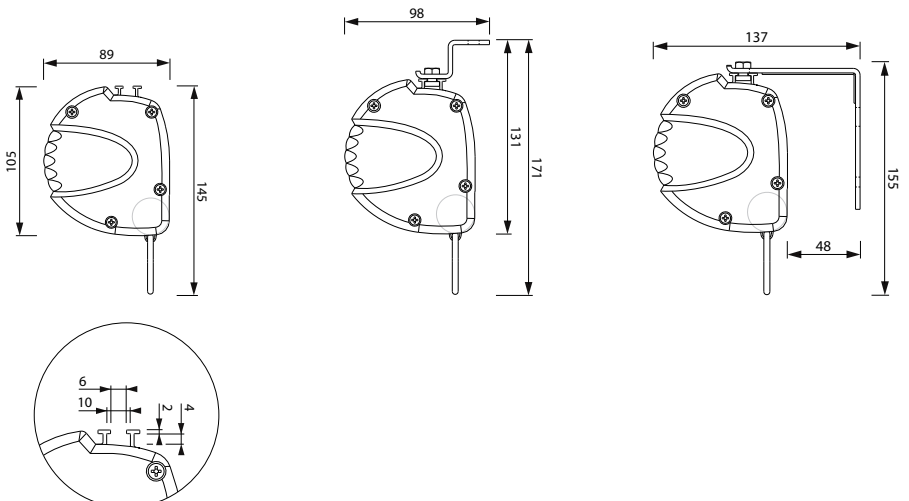

The screen has 5 cm wide black borders. The format of the viewing area is 16:10.

The screen has 5 cm wide black borders. The format of the viewing area is 16:9.

OPTIONS

Soft&Quiet

Retracts the screen surface into the case in a smooth and controlled way.

SCREEN DIMENSIONS

*Total width:

Total width (≤ 200 cm screen width) = Screen width +86

Total width (> 200 cm screen width) = Screen width +94

CASE DIMENSIONS

BRACKET DIMENSIONS

Brackets – Wall

Included in all Diplomat products

Brackets – Ceiling

Included in all Diplomat products

PACKAGING DIMENSIONS

Screen width	Box length	Box width	Box height
1600	1910	165	170
1800	2110	165	170
2000	2310	165	170
2200	2510	165	170
2400	2710	165	170
2700	3010	165	170
3000	3310	165	170