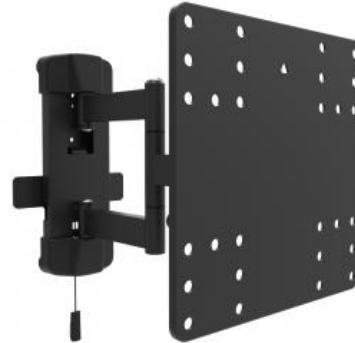

Specification

M VESA Full Motion Outdoor 100/200

Article No:	7 350 073 736 843
Colour:	Black
For screen size:	26"-42"
VESA standard:	100x100, 100x150, 100x200, 150x100, 150x150, 200x100, 200x150, 200x200
Max load:	20 kg
Tilt:	-2° ~ +12°
Distance to wall:	67-322 mm
Fixed, tilt, full adjustable:	Full adjustable
Level adjustable:	Yes
Size in mm:	215x200x67 (W*H*D)
Weight:	4,1 kg
Cable tie:	Yes, 2pcs
Warranty:	5 years

The content of this specification is subject to change without further notice. Always visit our web for the latest updated specifications. <https://products.multibrackets.com/>