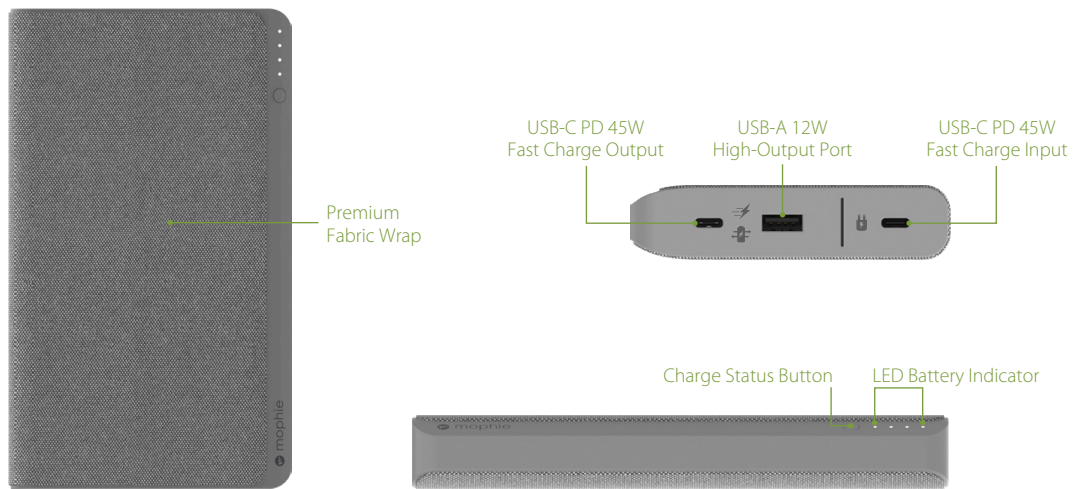

mophie powerstation USB-C 3XL

COMPATIBILITY

mophie cases
MacBook Air (2018)
MacBook Pro (2018)
MacBook (2017)
iPad, iPhone & iPod
Nintendo Switch
USB-C smartphones, tablets & laptops
Smartphones, wearables, tablets & other USB devices

EXTRA HOURS OF BATTERY*

Smartphone / 85 hrs
Tablet / 23 hrs
USB-C Laptop / 19 hrs

BATTERY CAPACITY

26,000mAh

CHARGING PORTS

USB-C Input (1 Port)
USB-C Output (1 Port)
USB-A Output (1 Port)

INPUT / OUTPUT CURRENT

USB-C Input: 5V at 3A (15W) / 9V at 3A (27W) / 15V at 3A (45W) / 20V at 2.25A (45W)
USB-C Output: 5V at 3A (15W) / 9V at 3A (27W) / 15V at 3A (45W) / 20V at 2.25A (45W)
USB-A Output: 5V at 2.4A (12W)

DIMENSIONS

3.7 in x 6.6 in x .91 in (99 mm x 168 mm x 23 mm)

WEIGHT

18 oz (514g)

IN THE BOX

powerstation USB-C 3XL / quick-start guide / USB-C to USB-C cable / USB-C to USB-A cable

WARRANTY

2 years

COLOR, FINISH & PART NUMBER

● Gray   Soft-touch fabric / Textured plastic housing   401103602 | PWRSTION-USB-C-3XL-26K

Additional Selling Points

- Safely charge two devices at once with USB-C PD and USB-A charging ports.
- The premium fabric finish looks stylish and prevents scuffs and scratches.
- The integrated four-light LED power indicator displays charging status and current battery life.
- The certified lithium-ion battery is triple-tested to ensure peak performance and safe operation.
- Charge Vault Technology® enables our industry-leading, high-density powerstation batteries to hold their charge for an extended period of time so they are always ready right when you need them.
- Each powerstation portable battery meets our best-in-class quality and testing standards to ensure it's ready to stand up to whatever your life brings.