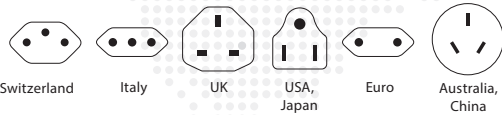

World to Europe USB

FOR 2- & 3-POLE AND USB DEVICES

The Country Adapters USB from SKROSS are the ideal solution for travellers, who prefer a specific travel destination as well as for hotels and conference centres to provide their international guests the possibility to connect and charge their devices.

With the Country Adapter **World to Europe USB** 2- & 3-pole as well as USB devices from more than 150 countries are applicable in destinations with Schuko standard – mainly in Europe. It safely supports even power-hungry devices like laptop and hairdryer.

Compatibility

Input

Output

Specifications

- Designed in Switzerland
- Travel adapter with USB connection for information technology devices – e.g. mobile phones or MP3 players
- Suitable for equipment with earthed & unearthed plugs (2- & 3-pole) and USB devices
- Receptacles for: Switzerland, Italy, Australia/China, UK, USA/Japan
- Output plug: Europe (Schuko)
- Input voltage: 100 V – 250 V
- Max. load: 16 A
- Power rating: e.g. 100 V – 1600 W / 250 V – 4000 W
- USB output: 5 V / 2100 mA
- Adapter does not convert voltage