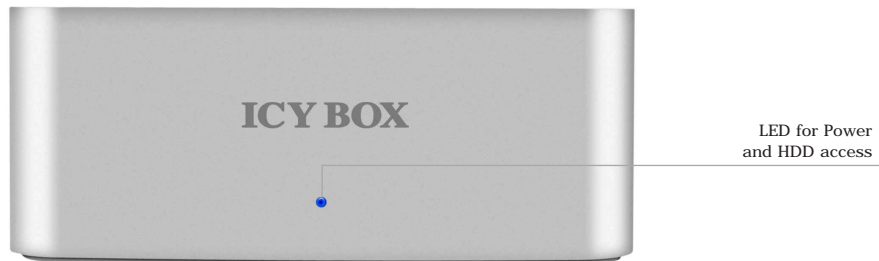

IB-111StU3-Wh
 USB 3.0 Docking Station for 2.5"
 and 3.5" SATA HDDs

Key features

- Stylish premium aluminium case
- Support both 2.5" and 3.5" SATA HDD
- USB 3.0 host interface up to 5 Gbit/s
- Downwardly compatible with USB 2.0/1.1
- Supports
 USB 2.0: Windows 98/ME/2000/XP/Vista/7, MAC OS >9.1
 USB 3.0: Windows XP/Vista/7
- Hot Plug & Play and Hot Swap
- LED for power and HDD access

Technical data

Model	IB-111StU3-Wh
Article No.	20705
EAN code	4250078185178
Brand	ICY BOX
Article text	USB 3.0 Docking Station for 2.5" and 3.5" SATA HDDs
Colour	Silver/White
Material	Aluminium
HDD interface	1x 2.5"/3.5" SATA
HDD capacity	1x up to 2 TB
Hot Swap	Yes
Plug & Play	Yes
External data interface	1x USB 3.0
Operating system	USB 2.0: Windows 98/ME/2000/XP/Vista/7, MAC OS >9.1 USB 3.0: Windows XP/Vista/7
Transfer rate	USB 3.0 up to 5 Gbit/s
Power switch	Yes
LED	Power, HDD access
Power connector	Wall Power Supply: AC: 100-240 V/ 50-60 Hz/0.8 A/24 W; DC: 12 V/ 2 A

Sitzt, wackelt und hat Luft
 (Fits, Jiggles and Hangs Loose)*

Purpose of a docking station for HDDs is the frequent and fast change of those. Nothing may jam, get stuck or be frail. This applies even for the 100th or 1000th change. The IB-111 comes with the best qualifications: first of all the solid aluminium case.

*saying of German craftsmen

Front view

Rear view

Packing content: 1x IB-111StU3-Wh, 1x power supply, 1x power cable, 1x USB 3.0 cable, 1x manual

Logistical data

Packing unit:	20 pcs./carton	Dimension/carton:	415x365x325 mm	Import tax:	84733080
Total weight:	13 kg/carton	Dimension of packing box:	200x65x175 mm		
Gross weight (incl. packing):	0.65 kg	Dimension of article:	140x55x80 mm		
Net weight:	0.3 kg	Country of origin:	China		