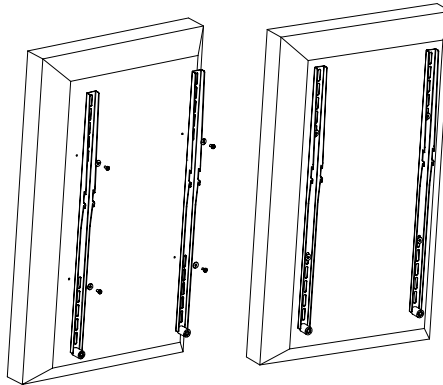

NEC WS32-52P - 100012665 Portrait Mounting Instructions

NEC WS32-52P - 100012665 Portrait Dimensions:

NEC WS32-52P - 100012665 Portrait Box Contains:

Step 1:

Step 2:

INSTRUCTIONS:

Step 3:

Step 4: