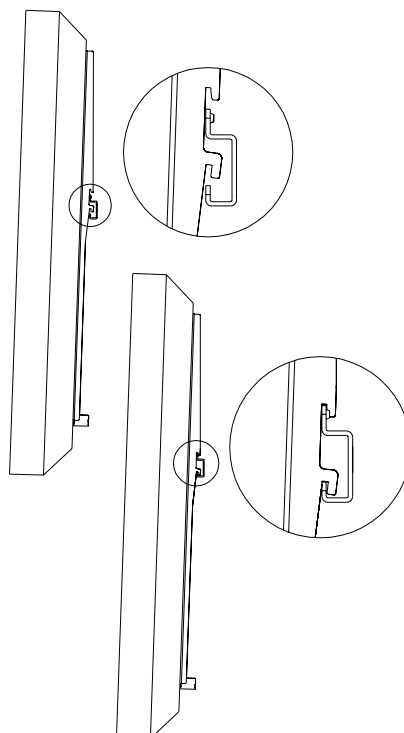

NEC WS32-52P - 100012665 Portrait Mounting Instructions

NEC WS32-52P - 100012665 Portrait Dimensions:

NEC WS32-52P - 100012665 Portrait Box Contains:

Step 1:

Step 2:

INSTRUCTIONS:

Step 3:

Step 4:

Step 5: