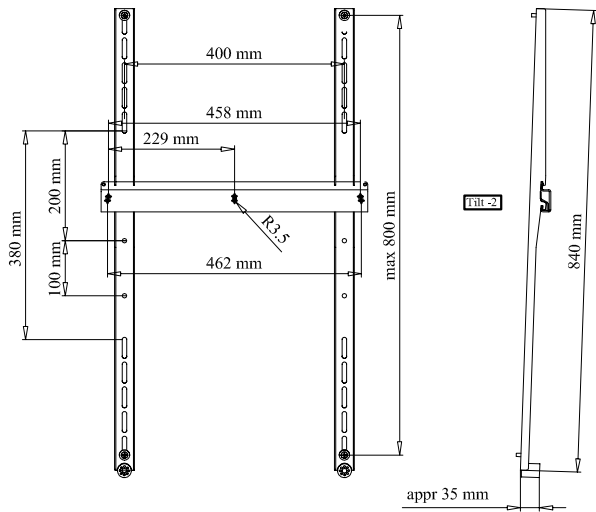

NEC WS32-52P - 100012665 Portrait Mounting Instructions

NEC WS32-52P - 100012665 Portrait Dimensions:

NEC WS32-52P - 100012665 Portrait Box Contains:

Step 1:

Step 2:

INSTRUCTIONS:

Step 3:

Step 4: