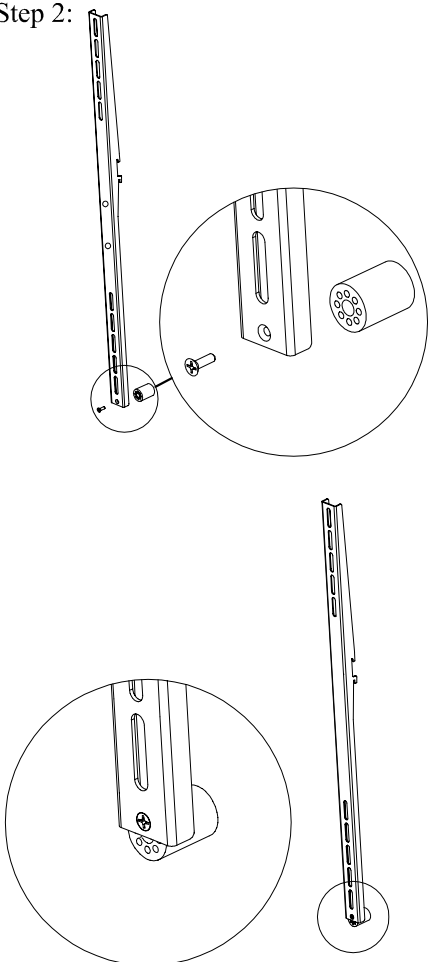

NEC WS32-52P - 100012665 Portrait Mounting Instructions

NEC WS32-52P - 100012665 Portrait Dimensions:

NEC WS32-52P - 100012665 Portrait Box Contains:

Step 1:

Step 2:

INSTRUCTIONS:

Step 3:

Step 4: