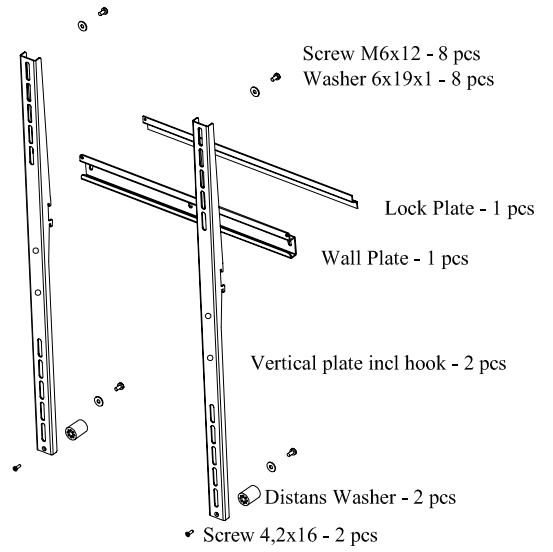

NEC WS32-52P - 100012665 Portrait Mounting Instructions

NEC WS32-52P - 100012665 Portrait Dimensions:

NEC WS32-52P - 100012665 Portrait Box Contains:

Step 1:

Step 2:

INSTRUCTIONS:

Step 3:

Step 4: