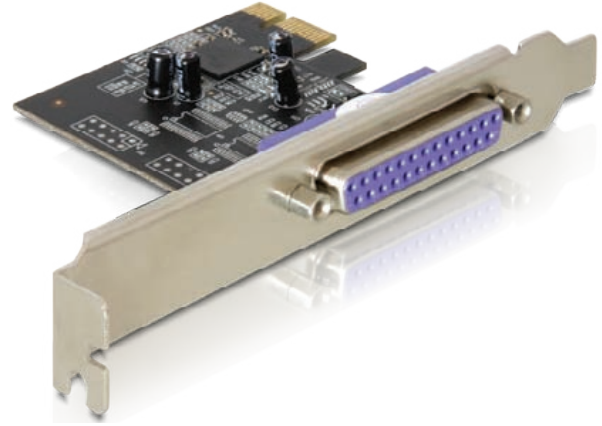

PCI Express > 1 x Parallel

Description

The Delock PCI Express card expands your PC by one external parallel Ports. You can connect devices like scanner, printer, etc. to the card.

Ref. 89219
EAN 4043619892198

Images

Specification

- Oxford chipset
- 1 x DB25 parallel port
- Data transfer rate up to 2.5 Mbps
- SPP, EPP, ECP compatible IEEE 1284
- PCI Express x1 standard
- Supports PCI Express 1.1 specification