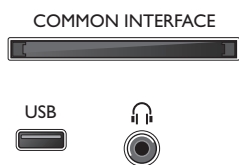

- Video Playback Formats: Containers: AVI, MKV, H264/MPEG-4 AVC, MPEG-1, MPEG-2, MPEG-4, WMV9/VC1, HEVC (H.265)
- Subtitles Formats Support: .SMI, .SRT, .SSA, .SUB, .TXT, .ASS
- Music Playback Formats: AAC, MP3, WAV, WMA

(v2 up to v9.2)

- Picture Playback Formats: JPEG, BMP, GIF, PNG

Supported Display Resolution

- Computer inputs: up to 1920x1080 @ 60Hz
- Video inputs: up to 1920x1080p

Tuner/Reception/Transmission

- Digital TV: DVB-T/T2/T2-HD/C/S/S2
- MPEG Support: MPEG2, MPEG4
- Video Playback: NTSC, PAL, SECAM

Power

- Mains power: AC 220 - 240 V 50/60Hz
- Standby power consumption: <0.3W
- Off mode power consumption: 0.5 W
- Ambient temperature: 5 °C to 35 °C
- Power Saving Features: Auto switch-off timer, Eco mode, Picture mute (for radio)
- Energy Label Class: A
- Eu Energy Label power: 35 W
- Annual energy consumption: 52 kWh
- Mercury content: 0 mg
- Presence of lead: Yes*

Dimensions

- Box dimensions (W x H x D): 798 x 520 x 134 mm
- Set dimensions (W x H x D): 726.5 x 425.4 x 63.6 mm
- TV stand width distance: 326.0 mm
- Set dimensions with stand (W x H x D): 726.5 x 449.4 x 194.2 mm
- Product weight: 4.9 kg
- Product weight (+stand): 5.1 kg
- Weight incl. Packaging: 6.2 kg
- VESA wall mount compatible: 100 x 100 mm

Color & Finishing

- TV Front: Black High Gloss

Accessories

- Included accessories: Remote Control, 2 x AAA Batteries, Table top stand, Power cord, Quick start guide, Legal and safety brochure

Connections

Side