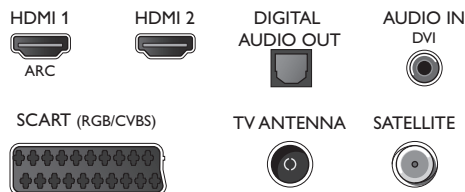

Rear

Issue date 2018-03-12

Version: 2.0.1

12 NC: 8670 001 51296
EAN: 87 18863 01473 8

© 2018 Koninklijke Philips N.V.
All Rights reserved.

Specifications are subject to change without notice.
Trademarks are the property of Koninklijke Philips N.V.
or their respective owners.

www.philips.com

* EPG and actual visibility (up to 8 days) is country and operator dependent.

* Energy consumption in kWh per year, based on the power consumption of the television operating 4 hours per day for 365 days. The actual energy consumption will depend on how the television is used.

* The TV supports DVB reception for 'Free to air' broadcast. Specific DVB operators may not be supported. An up to date list can be found in the FAQ section of the Philips support website. For some operators Conditional Access and subscription are required. Contact your operator for more information.

* (Philips) only compatible with specific Philips player device.

* This television contains lead only in certain parts or components where no technology alternatives exist in accordance with existing exemption clauses under the RoHS Directive.