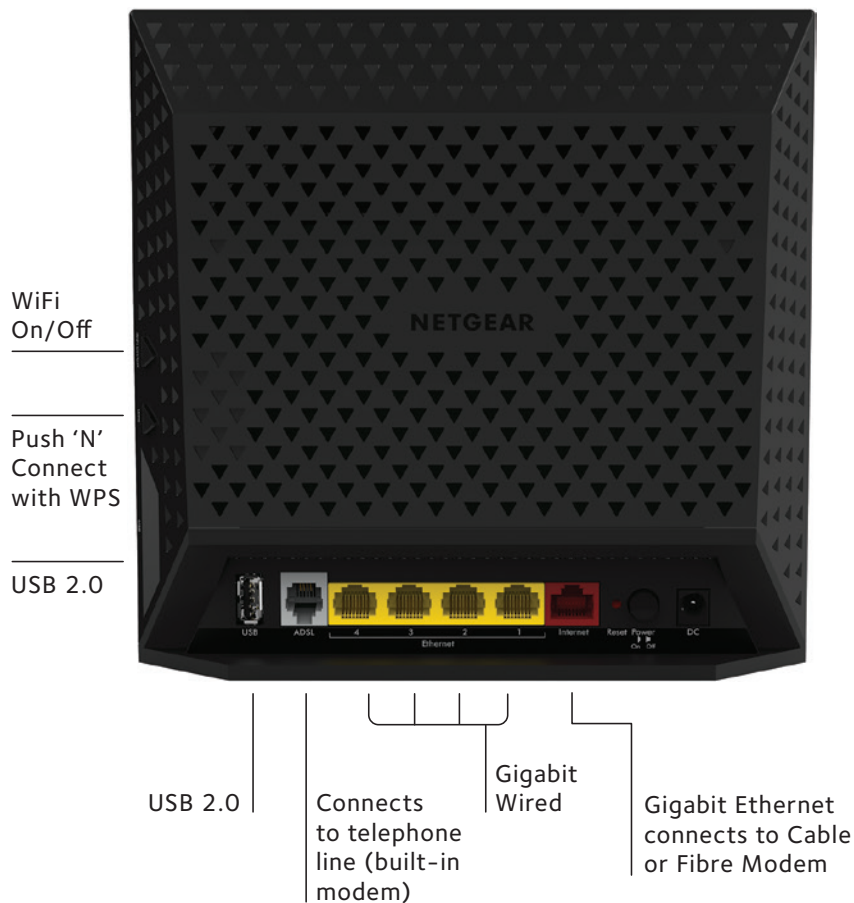

MULTIPLE HD STREAMING—Optimized for a smooth, lag-free multiple HD streaming experience

Connection Diagram

PACKAGE CONTENTS

- AC1600 WiFi VDSL/ADSL Modem Router (D6400)
- Ethernet cable
- Phone cable
- DSL filter
- Quick start guide
- Power adapter