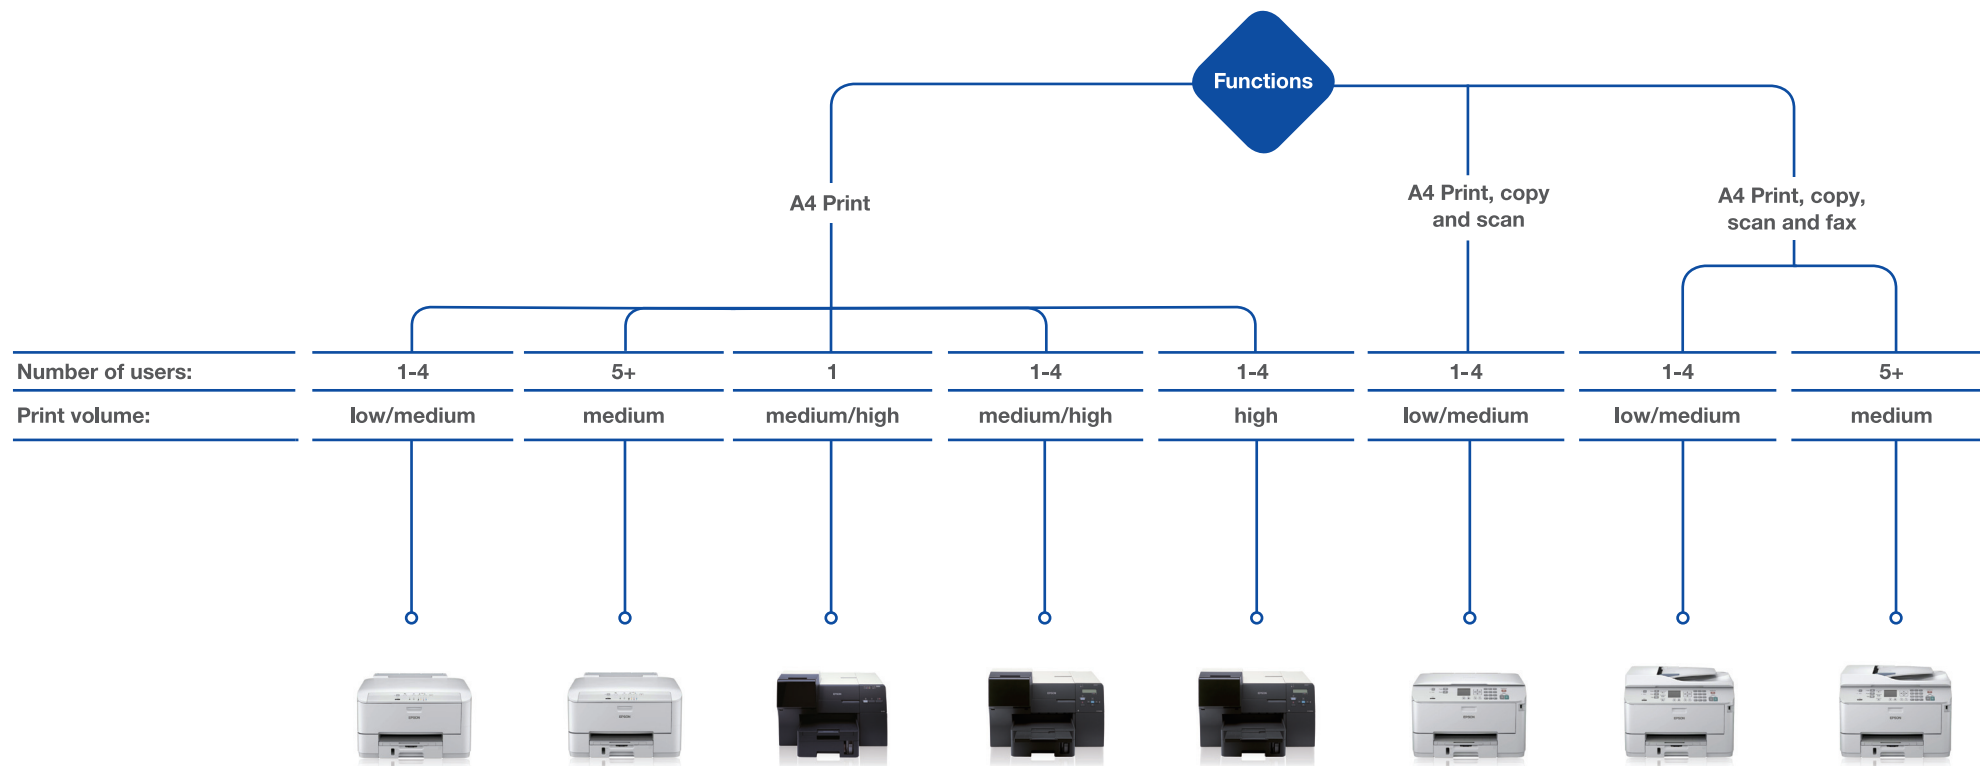

EPSON BUSINESS INKJET COLOUR PRINTERS

Local			B-300					
Network	WP-4015 DN	WP-4095 DN¹		B-310N	B-510DN	WP-4515 DN	WP-4525 DNF²	WP-4595 DNF¹⁺²
Duplex			optional	optional				
Extra paper tray	optional	optional				optional	optional	optional
Emulation	GDI	PCL6, PS3	GDI	GDI	GDI	GDI	GDI	PCL6, PS3

¹ Available from Q1 2012 ²Some or all Wi-Fi/fax products may not be available in certain countries. Models shown are local configuration.

For further information please contact your local Epson office or visit www.epson.eu

Trademarks and registered trademarks are the property of Seiko Epson Corporation or their respective owners. Product information is subject to change without prior notice.

EPSON®