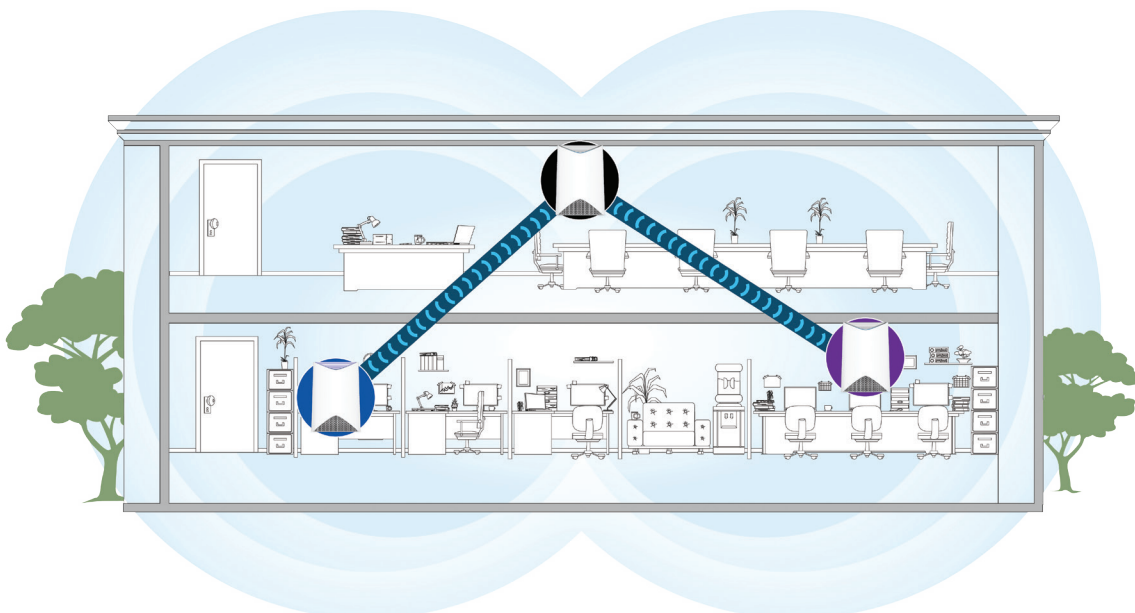

Features

This add-on Orbi Pro WiFi Satellite expands your Orbi Pro WiFi System coverage by up to 2,500 square feet with high-performance AC3000 WiFi.

Better WiFi for Business. Everywhere.

Wire-free Installation

No need to run cables. Power up the Orbi Pro Satellite and it will automatically connect to the Orbi Pro Router.

Growing With You

Each Add-on Orbi Pro Satellite expands your high performance WiFi coverage by an additional 2,500 sq. ft.

Blazing Fast 3 Gigabit AC WiFi

Reliable and high-performance AC3000 WiFi for up to 5,000 sq ft with optimized simultaneous connections for up to 40 users (MU-MIMO).

Location Flexibility

New industrial design for desktop, wall or ceiling placement.

Add 2,500 square feet to Your Existing Orbi Pro WiFi Coverage†

*Orbi Pro Router required (sold separately)

†Only compatible with Orbi Pro AC 3000 Tri-band WiFi System

Technical Specifications

What's in the box?