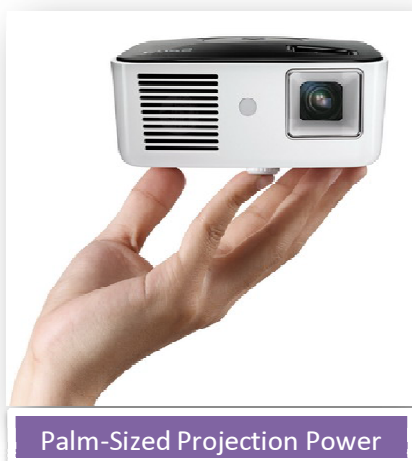

BenQ Digital Projector

Joybee Mini Projector GP1

USB Reader	>120% NTSC	100 ANSI Lumens	20,000 Lamp Hours	1.4lbs
-------------------	----------------------	------------------------	--------------------------	---------------

HIGHLIGHTS

- 100 ANSI Lumens
- USB card reader (Photo, Music, Movie, eBook)
- Optional Universal iPod/iPhone Dock
- Color Gamut >120% NTSC
- 20,000 Hours Lamp Life
- Touch Keypad
- Built-in 2W Speaker
- Tripod Ready