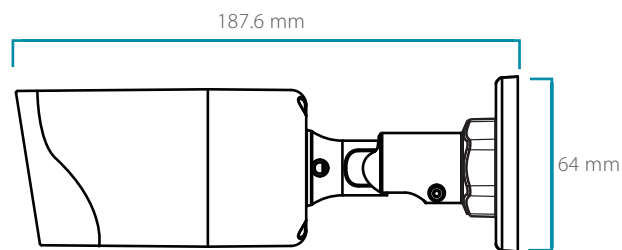

System Management

Event Management	Motion detection Multiple event notifications Event notification and uploading of snapshots via e-mail or FTP
Remote Management	Remote management via D-ViewCam software Remotely take snapshots/video clips and save to a local hard drive Configuration interface accessible via a web browser
System Requirements for Web Interface	Operating System: Microsoft Windows Browser: Internet Explorer 11 for full function; Chrome and Firefox (MJPEG only)
D-ViewCam System Requirements	Operating System: Windows 10 Protocol: Standard TCP/IP
D-ViewCam Software Functions	Supports all management functions provided in the web interface Scheduled motion trigger or manual recording options Remote management of up to 64 cameras Viewing of up to 64 cameras on one screen

General

Weight	500 g (1.1 lb)
External Power Adapter	100 to 240 V AC, 50/60 Hz (Input), 12 V DC 1.5 A (Output)
Power Consumption	8 W ± 5% (PoE)
Operating Temperature	-30 to 50 °C (-22 to 122 °F)
Storage Temperature	-20 to 70° C (-4 to 158 °F)
Operating/Storage Humidity	Max. 90% non-condensing
Dimension	187.6 x 64 x 64 mm (7.4 x 2.5 x 2.5 in)
Certifications	CE, FCC, RCM

Order Information

DCS-4714E	Vigilance 4 Megapixel H.265 Outdoor Bullet Camera
Hardware Version	A

¹ microSD card not included. Supports capacity up to 256 GB.