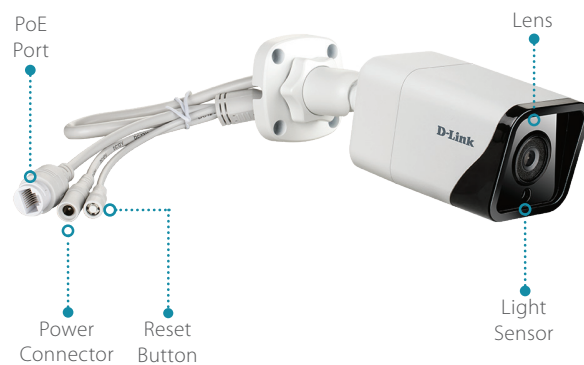

Camera

Camera Hardware Profile	1/2.8" 4-megapixel progressive CMOS sensor 30 meter IR illumination distance Minimum illumination: Color: 0.05 lux @(F2.0, AGC ON) B/W: 0 lux @(IR LED ON) Built-in Infrared-Cut Removable (ICR) Filter module 18x digital zoom Minimum object distance 0.5 m Focal length: 2.8 mm Aperture: F2.0 Angle of view: (H) 100° (V) 58° (D) 126°

Camera Housing	IP66 certified weatherproof housing Wire-in bracket

Image Features	Configurable image size/quality/frame rate/bit rate Time stamp and text overlays Configurable shutter speed/brightness/saturation/contrast/sharpness/3D filter Configurable motion detection area Configurable privacy mask zones Auto White Balance (AWB) Auto Gain Control (AGC) Wide Dynamic Range (WDR) Corridor mode

Video Compression	Simultaneous H.265/H.264/MJPEG format compression JPEG for still images

Max. Video Resolution and Frame Rate	2592 x 1520 at up to 30 fps

External Device Interfaces	microSD card slot¹ Reset button 10/100 Base-TX Fast Ethernet port (supports 802.3af PoE Class 3)

Network

Network Protocols	IPv4 HTTP/HTTPS RTSP/RTP/RTCP TCP UDP DHCP DNS DDNS NTP FTP SMTP Client ONVIF Profile S compliant ARP ICMP PPPoE SNMP v1/v2c/v3