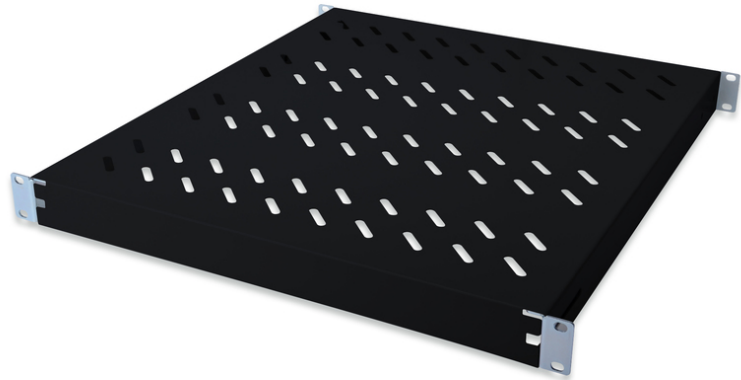

DIGITUS Shelf with Variable Rails for Fixed Mounting in 483 mm (19") Cabinets

DN-97647
 EAN 4016032364993

1U fixed shelf for 800 mm depth racks 44x482x500 mm, adjust. 500-700 mm depth, black

The shelves for fixed mounting can be installed easy on the four 483 mm (19") profile rails of your 483 mm (19") network- or server cabinet. Due to their stable, perforated steel sheet with a load capacity of 50 kg, they are the optimal surface for components which are not 483 mm (19") suitable. The fixing rails are can be adjusted if needed.

- for fixed mounting on the four 483 mm (19") profile rails

- sturdy, perforated steel sheet
- incl. fixing material
- Color: black, RAL 9005
- Inch dimension (IEC 60297): 482.6 mm (19")
- Units: 1
- Load capacity: 50 kg
- Suitable cabinet depth: 800 mm
- Mounting type: Adjustable mounting rails
- Weight: 3.2 kg