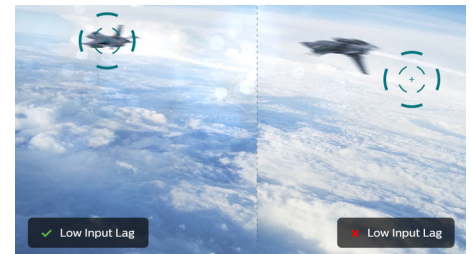

Low Input Lag

Input lag is the amount of time that elapses between performing an action with connected devices and seeing the result on screen. Low input lag reduces the time delay between entering a command from your devices to monitor, greatly improve on playing twitch-sensitive video games, particularly important to whom plays fast-paced, competitive games.

MultiView technology

With the ultra-high resolution Philips MultiView display you can now experience a world of connectivity. MultiView enables active dual connect and view so that you can work with multiple devices like a PC and notebook simultaneously, for complex multi-tasking.