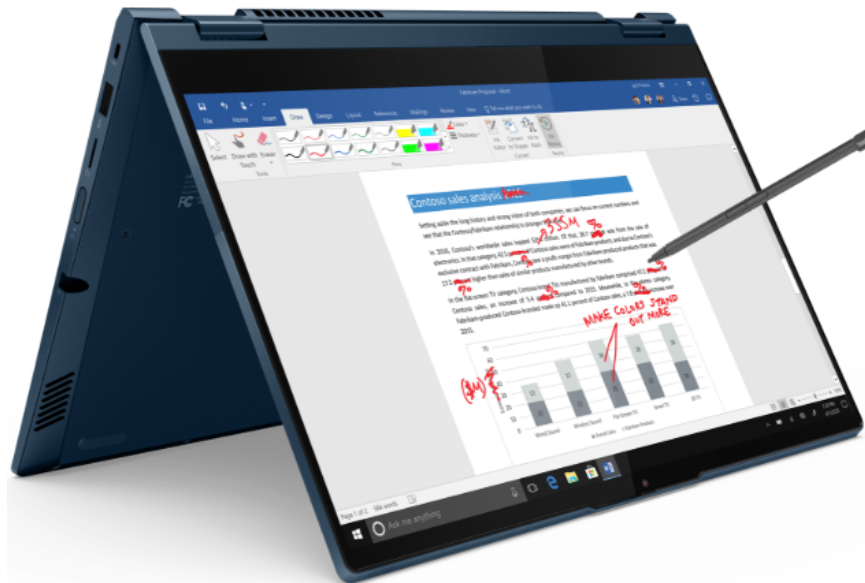

REASONS TO BUY

The integrated Smart Pen allows mobile workers to take notes, sketch designs, and sign documents even on the move. When the screen is locked, just pulling the pen out of its slot opens the note-taking app.

Packed with useful features like the durable Corning Gorilla Glass touchscreen display, Thunderbolt port for ultra-fast data transfers, a dedicated key for accessing Lenovo support, and Modern Standby to stay connected even with the lid closed.

Minimal preloaded applications mean maximum battery life and responsiveness for users, and faster deployment for IT admins.