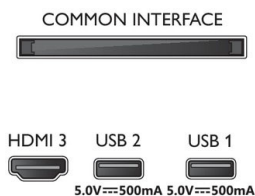

Power

- Mains power: AC 220 - 240 V 50/60 Hz
- Standby power consumption: <0.3 W
- Off mode power consumption: N/A W
- Ambient temperature: 5°C to 35°C
- Power Saving Features: Auto switch-off timer, Eco mode, Picture mute (for radio)
- EU Energy Label power: 39 W
- Annual energy consumption: 57 kW h
- Mercury content: 0 mg
- Presence of lead: Yes*
- Energy Label Class: A

Sound

- Output power (RMS): 16 W
- Sound Enhancement: 5 Band Equalizer, Dynamic Surround, Clear Dialogue, Auto Volume Leveller, Night mode
- Speaker configuration: 2 x 8 W full-range speaker

Dimensions

- Box dimensions (W x H x D): 798 x 520 x 133 mm
- Set dimensions (W x H x D): 731.8 x 435.3 x 81.1 mm
- Set dimensions with stand (W x H x D): 731.8 x 452.8 x 175.9 mm
- Product weight: 4.2 kg
- Product weight (+stand): 4.3 kg
- Weight incl. Packaging: 6.1 kg
- VESA wall mount compatible: X = 100 mm
- Stand dimensions (W x H x D): 580.0 x 17.5 x 175.9 mm

Design

- Colours of TV: Plastic mid-silver bezel
- Stand design: Mid silver groove stand

Accessories

- Included accessories: Remote Control, 2 x AAA Batteries, Power cord, Quick start guide, Legal and safety brochure, Tabletop stand

Connections

Side