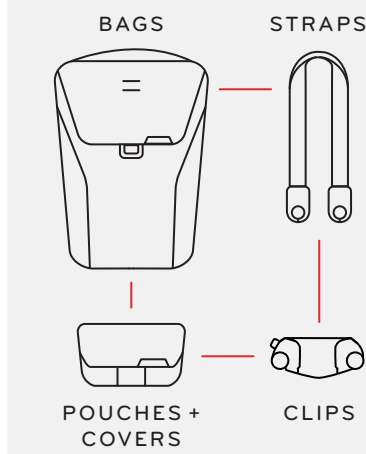

the most versatile,
low-profile, and
stable camera
strap in the world

slide is padded and
optimized for pro setups
and larger cameras

carry + access

wear in super stable sling style, or use as shoulder strap or neck strap

dual quick adjusters rapidly adapt strap to any carry-style or body type

58 in max 149 cm
40 in min 101 cm

sling style provides hands-free and stable camera carry

ultra smooth webbing glides across body for lightning fast access

Anchor Link System is universal, quick-connecting, adaptable, and connects directly to strap lugs

rated to 200+ lbs 90+ kg of force

included Anchor Mount attaches to camera's tripod mount and provides a low-profile attachment point

stack our new ultra thin Anchor Links between your camera and plates works with any tripod plate or L-bracket

unobtrusive internal pad never needs adjustment

silicone grip keeps strap stable in shoulder carry flip for grip!

works with peak design pouches and capture clip sold separately

GUARANTEED FOR LIFE

pkdsn.com/slide

welcome to the peak design ecosystem