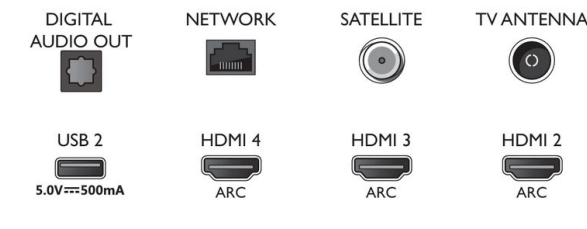

Sound

- Sound Enhancement: 5 Band Equalizer, A.I. Sound,

- Clear Dialogue, Night mode, Dolby Atmos®, Auto Volume Leveller, Bass Enhancement
- Speaker configuration: 2 x 10 W mid-high speaker, 20 W woofer
- Audio: Sound by Bowers & Wilkins, 2.1 Channel, Output power: 40 watts (RMS)
- Codec: AC-4, Dolby Atmos®, Dolby Digital MS12 V2.3, DTS-HD(M6)

Design

- Colours of TV: Metal brushed mid silver bezel
- Stand design: Dark chrome sound station

Accessories

- Included Accessories: Legal and safety brochure, Power cord, Quick start guide, Remote Control, 2 x AAA Batteries, Sound stand

Connections

Side

Bottom

Issue date 2020-05-08

Version: 5.1.1

12 NC: 8670 001 66971
EAN: 87 18863 02406 5

© 2020 Koninklijke Philips N.V.
All Rights reserved.

Specifications are subject to change without notice.
Trademarks are the property of Koninklijke Philips N.V. or their respective owners.