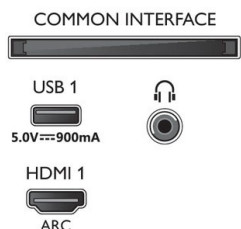

Dimensions

- Box dimensions (W x H x D): 1070.0 x 759.0 x 306.0 mm
- Product weight: 11.2 kg
- Product weight (+stand): 14.1 kg
- Set dimensions (W x H x D): 962.2 x 564.0 x 41.9 mm
- Set dimensions with stand (W x H x D): 962.2 x 647.6 x 232.3 mm
- Weight incl. Packaging: 25.6 kg
- Stand dimensions (W x H x D): 440.0 x 83.6 x 232.3 mm

Design

- Colours of TV: Metal brushed mid silver bezel
- Stand design: Dark chrome sound station

Accessories

- Included Accessories: Legal and safety brochure, Power cord, Quick start guide, Remote Control, 2 x AAA Batteries, Sound stand

Connections

Side

Bottom

Issue date 2020-05-08

Version: 5.1.1

12 NC: 8670 001 66971
EAN: 87 18863 02406 5

© 2020 Koninklijke Philips N.V.
All Rights reserved.

Specifications are subject to change without notice.
Trademarks are the property of Koninklijke Philips N.V. or their respective owners.