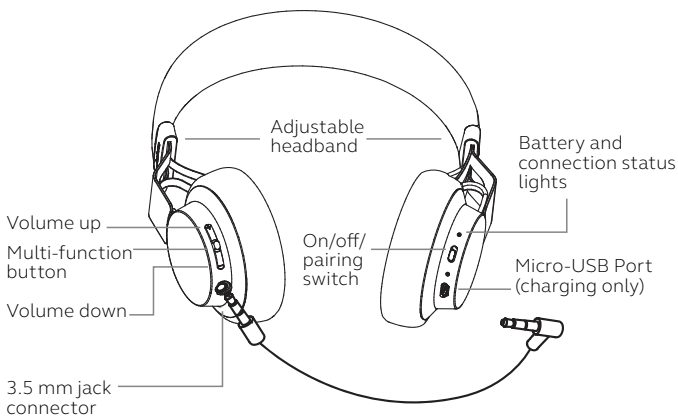

How to use

Music and chat

	Pause/play music	Tap the multi-function button
	Adjust volume	Tap the Volume up or Volume down button
	Skip music tracks	Press and hold either the Volume up or Volume down button
	Mute	Press and hold both the Volume up or Volume down buttons simultaneously
	Battery status	Tap the Volume up or Volume down button when not listening to music or on a call
	Answer/end call*	Tap the Multi-function button
	Reject call*	Press and hold (1 sec) the Multi-function button
	Redial last number*	Double-tap the Multi-function button

It takes approx. 1 - 2 hours to charge the battery.

	Features	Benefit	Jabra Move Style Edition
Audio	Jabra's signature Digital Signaling Processing	Crisp digital audio reproduction	•
	High quality call performance in true HD Voice*	Crystal clear call quality	•
Connectivity	Connects to all Bluetooth® ready devices – phones, computers, tablets and more	1 Headset for all situations	•
	Comes with an optional cord so you can use your headphones on flights.	Stay connected - on the ground and in the air	•
Ease of use	Multi-function button for control of music and calls directly from the headphones	Easy access to key features	•
	Ultra-lightweight and adjustable headband	Fits all head-types	•
	Stainless steel headband, Tested to the max: Drop (1,5 m), bend (10,000x), Dirt resistant fabric	Premium durable design for life on the move	•
	Automatic pairing mode	Fast and easy pairing	•
	Up to 14 hours talk time/music time and up to 12 days standby time	Stay connected all day	•

*Network dependant