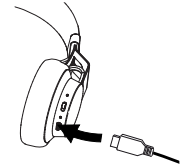

Charging

It takes 1-2 hours to charge the battery using any micro-USB cable.