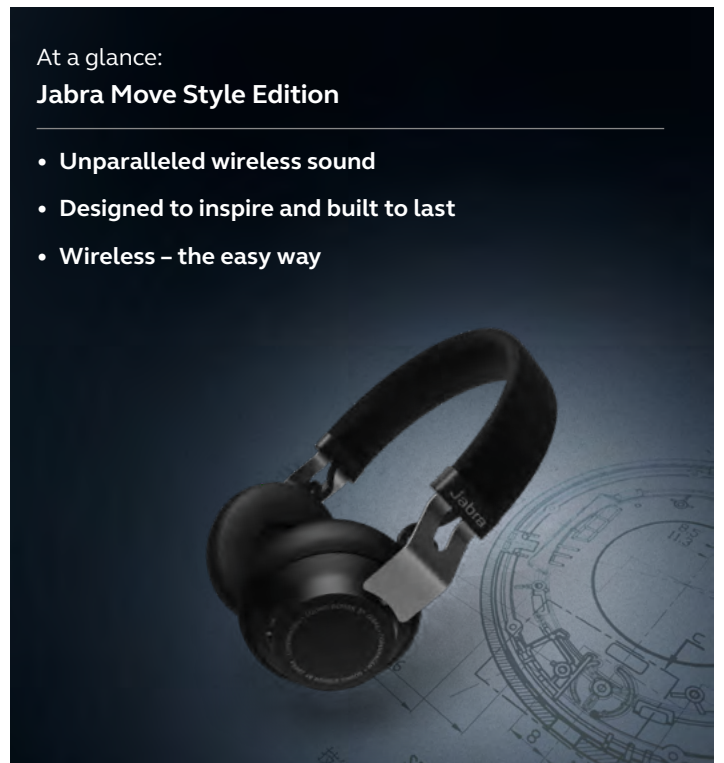

Jabra Move Style Edition

- Unparalleled wireless sound
- Designed to inspire and built to last
- Wireless – the easy way

Color Variants