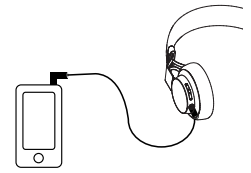

Wired connections

3.5 mm Jack Connector Connect the headset to your phone's 3.5 mm Jack Connector using the audio cable.

TIP: Bluetooth connections are disabled when connected to the 3.5 mm Jack Connector.