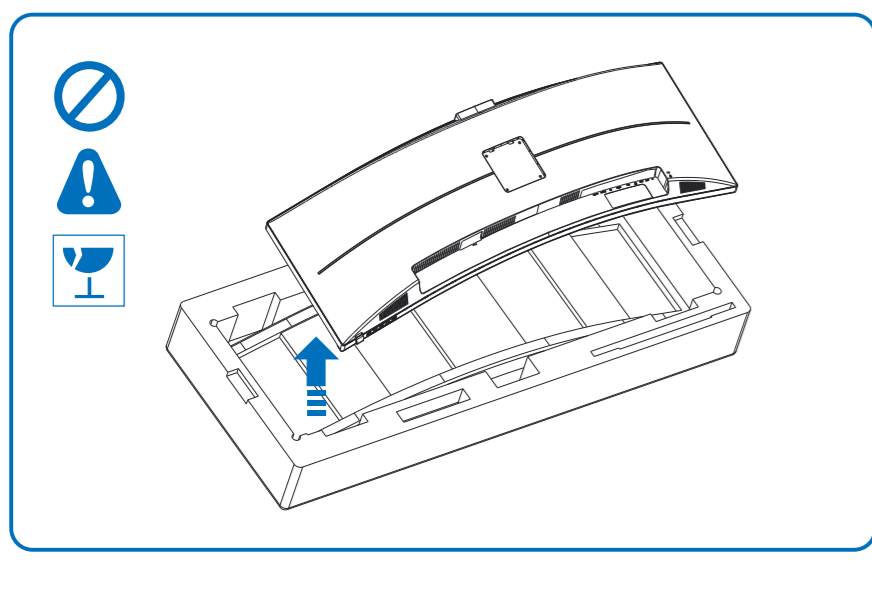

Register your product and get support at www.philips.com/welcome

* Different according to region.
Display design may differ from those illustrated.

1

2

BPB SWAP
A (main) B B (main) A

		SUB SOURCE POSSIBILITY (x1)				
MultiView	Inputs	HDMI	DP 1	DP 2	USB-C1	USB-C2
MAIN SOURCE (x1)	HDMI	●	●	●	●	●
	DP 1	●	●	●	●	●
	DP 2	●	●	●	●	●
	USB-C1	●	●	●	●	●
	USB-C2	●	●	●	●	●