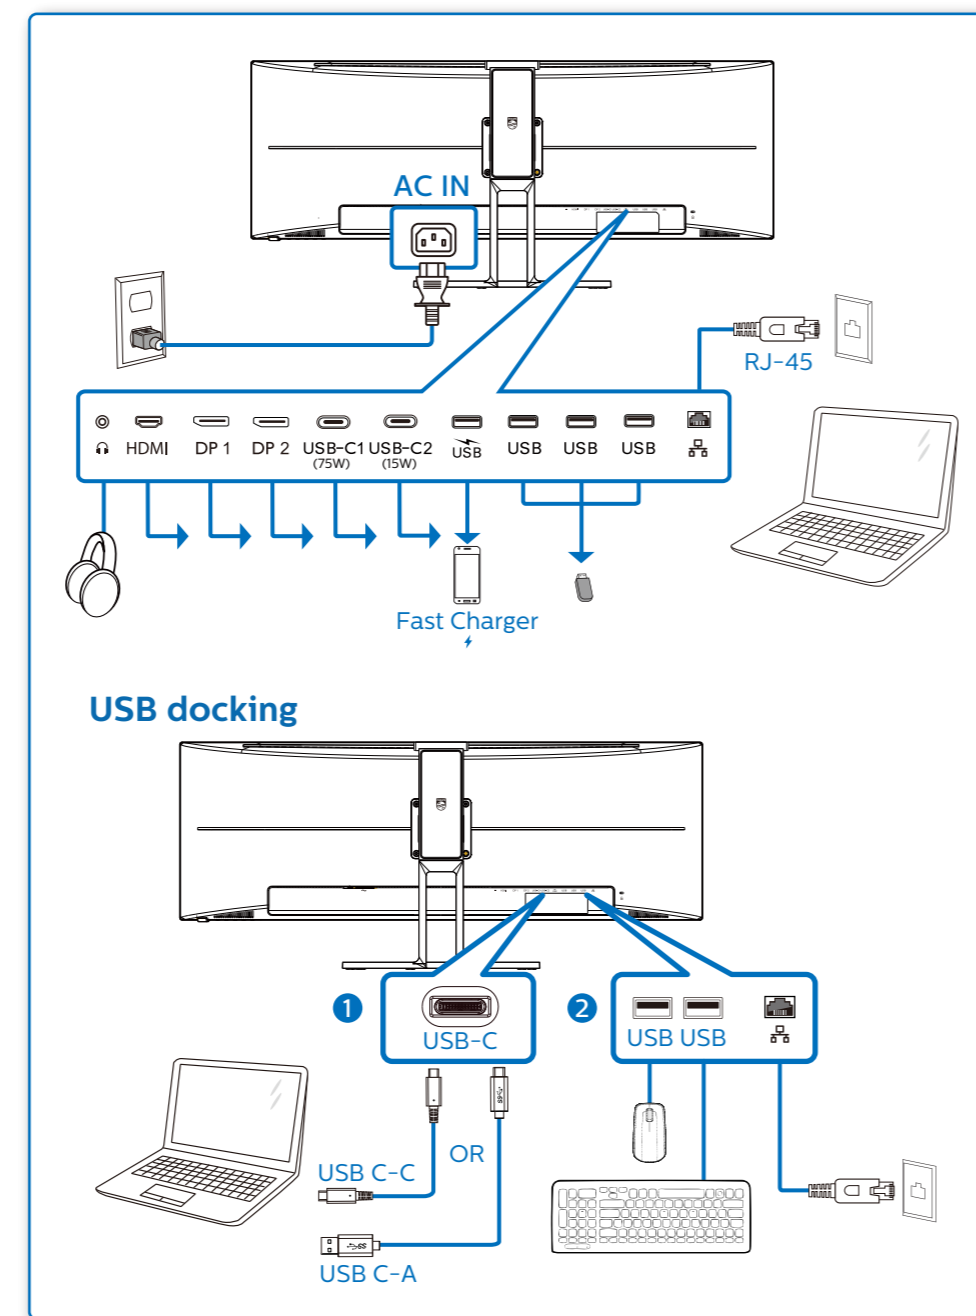

Register your product and get support at www.philips.com/welcome

* Different according to region.
Display design may differ from those illustrated.

1

2

BPB SWAP
A (main) B B (main) A

		SUB SOURCE POSSIBILITY (x1)				
MultiView	Inputs	HDMI	DP 1	DP 2	USB-C1	USB-C2
MAIN SOURCE (x1)	HDMI	●	●	●	●	●
	DP 1	●	●	●	●	●
	DP 2	●	●	●	●	●
	USB-C1	●	●	●	●	●
	USB-C2	●	●	●	●	●