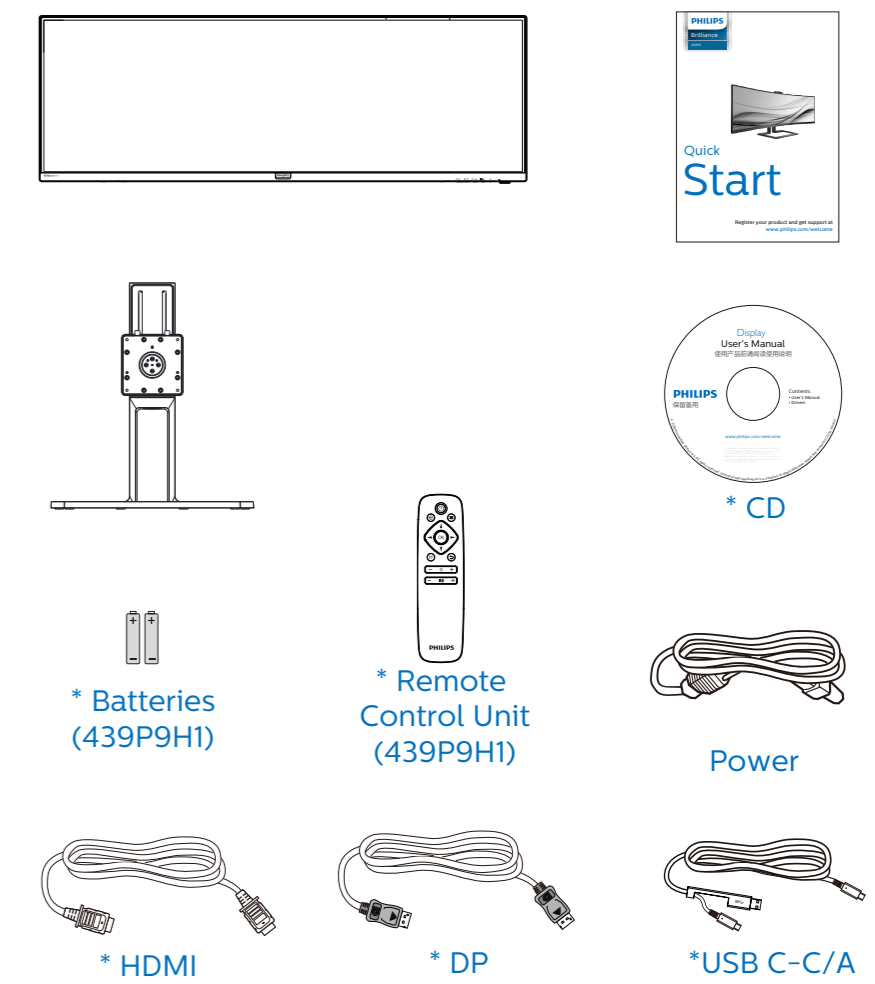

Register your product and get support at www.philips.com/welcome

* Different according to region.
Display design may differ from those illustrated.

1

2

BPB SWAP
A (main) B B (main) A

		SUB SOURCE POSSIBILITY (x1)				
MultiView	Inputs	HDMI	DP 1	DP 2	USB-C1	USB-C2
MAIN SOURCE (x1)	HDMI	●	●	●	●	●
	DP 1	●	●	●	●	●
	DP 2	●	●	●	●	●
	USB-C1	●	●	●	●	●
	USB-C2	●	●	●	●	●