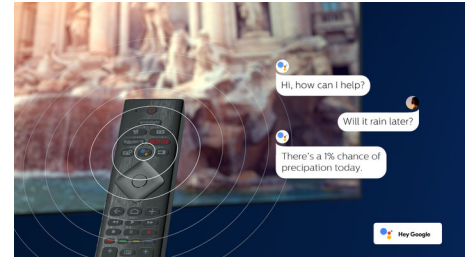

Voice assistant

Control your Philips Android TV with your voice. Want to play a game, watch Netflix or find content and apps in the Google Play store? Just tell your TV. You can even command all Google Assistant-compatible smart home devices, like dimming the lights and setting the thermostat on movie night. Without leaving the sofa. The days of searching for the TV remote are over. Now you can use your voice to control your Philips smart TV via Alexa-enabled devices, like Amazon Echo. Turn your TV on, change the channel, switch to your gaming console and more with Alexa.