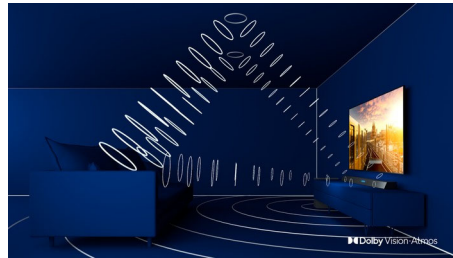

Dolby Vision and Dolby Atmos

Support for Dolby's premium sound and video formats means the HDR content you watch will look—and sound—gloriously real. Whether it's the latest streaming series or a Blu-Ray disc set, you'll enjoy contrast, brightness and colour that reflect the director's original intentions. And hear spacious sound with clarity, detail and depth.

Design

Swivel stand. Backlit remote with Muirhead leather.