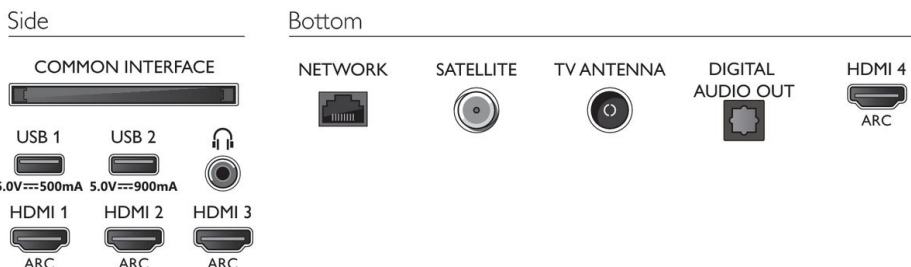

Power

- Mains power: AC 220 - 240 V 50/60 Hz
- Standby power consumption: <0.3 W
- Off mode power consumption: N/A W
- Ambient temperature: 5°C to 35°C
- Power Saving Features: Auto switch-off timer, Light sensor, Picture mute (for radio), Eco mode
- Energy Label Class: B
- EU Energy Label power: 146 W
- Annual energy consumption: 214 kWh
- Mercury content: 0 mg
- Presence of lead: Yes*

Sound

- Audio: Output power: 50 Watt (RMS), 2.1 Channel
- Codec: AC-4, Dolby Atmos®, Dolby Digital MS12 V2.3, DTS-HD(M6)
- Speaker configuration: 10 W x 2 mid-high speaker, 30 W sub-woofer
- Sound Enhancement: 5 Band Equalizer, A.I. Sound, Clear Dialogue, Dolby Atmos®, Dolby Bass Enhancement, Dolby Volume Leveller, Night mode, Auto Volume Leveller, Bass Enhancement

Dimensions

- Box dimensions (W x H x D): 1400.0 x 867.0 x 170 mm
- Set dimensions (W x H x D): 1227.8 x 705.6 x 58.0 mm
- Set dimensions with stand (W x H x D): 1227.8 x 772.2 x 235.6 mm
- Product weight: 21.4 kg
- Product weight (+stand): 23.2 kg
- Weight incl. Packaging: 29.8 kg
- Stand dimensions (W x H x D): 750.0 x 66.6 x 235.6 mm
- VESA wall mount compatible: 300 x 300 mm

Design

- Colours of TV: Gun metal grey frame
- Stand design: Dark chrome Arch stand, Swivel +/- 15 degree

Accessories

- Included Accessories: Legal and safety brochure, Power cord, Quick start guide, Remote Control, Tabletop stand
- Included batteries: 2 x AAA Batteries

Connections

Issue date 2020-09-08

Version: 7.1.1

12 NC: 8670 001 65521
EAN: 87 18863 02283 2

© 2020 Koninklijke Philips N.V.
All Rights reserved.

Specifications are subject to change without notice. Trademarks are the property of Koninklijke Philips N.V. or their respective owners.

www.philips.com

*Memory size (Flash): 16 GB (the actual available disk space may differ depending on e.g. (pre-)installed apps, installed operating system etc.)

*EPG and actual visibility (up to 8 days) is country- and operator-dependent.

*Android App offerings vary per country. For more details please visit your local Google Play Store.

*Energy consumption in kWh per year based on the power consumption of the television operating 4 hours per day for 365 days. The actual energy consumption will depend on how the television is used.

*The TV supports DVB reception for 'Free to air' broadcast. Specific DVB operators may not be supported. An up to date list can be found in the FAQ section of the Philips support website. For some operators Conditional Access and subscription are required. Contact your operator for more information.

*Philips TV Remote app and related functionalities vary per TV model, operator and country, as well as smart device model and OS. For more details please visit: www.philips.com/TVRemoteapp.

*Smart TV app availability varies per TV model and country. For more details please visit: www.philips.com/smarttv.

*USB recording for digital channels only, recordings may be limited by broadcast copy protection (CI+). Country and channel restrictions may apply.

*This television contains lead only in certain parts or components where no technology alternatives exist in accordance with existing exemption clauses under the RoHS Directive.