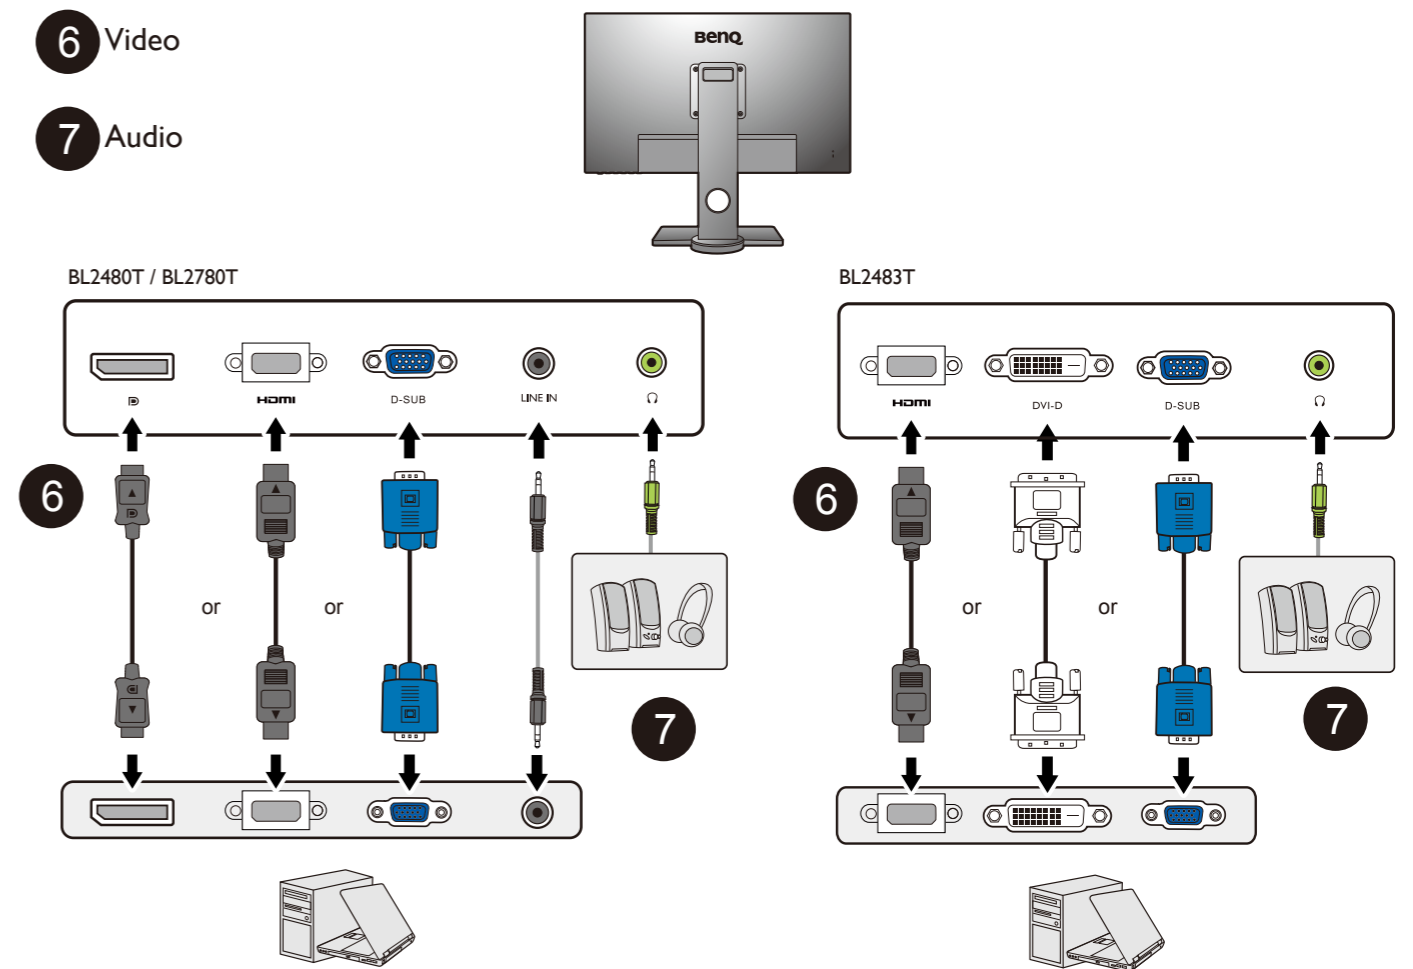

LCD Monitor Quick Start Guide

Business Monitor | BL Series

DN: BL80T-EQ-V0

© 2020 BenQ Corporation. All rights reserved. Rights of modification reserved.

6 Video

7 Audio

P/N: 4J.XXXXXX.XXX

6 Video