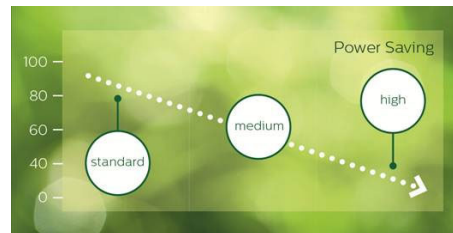

SmartPower

The backlight intensity can be controlled and pre-set by the system to reduce the power

75BDL3151T/00

consumption by up to 50%, which saves substantially on energy costs.