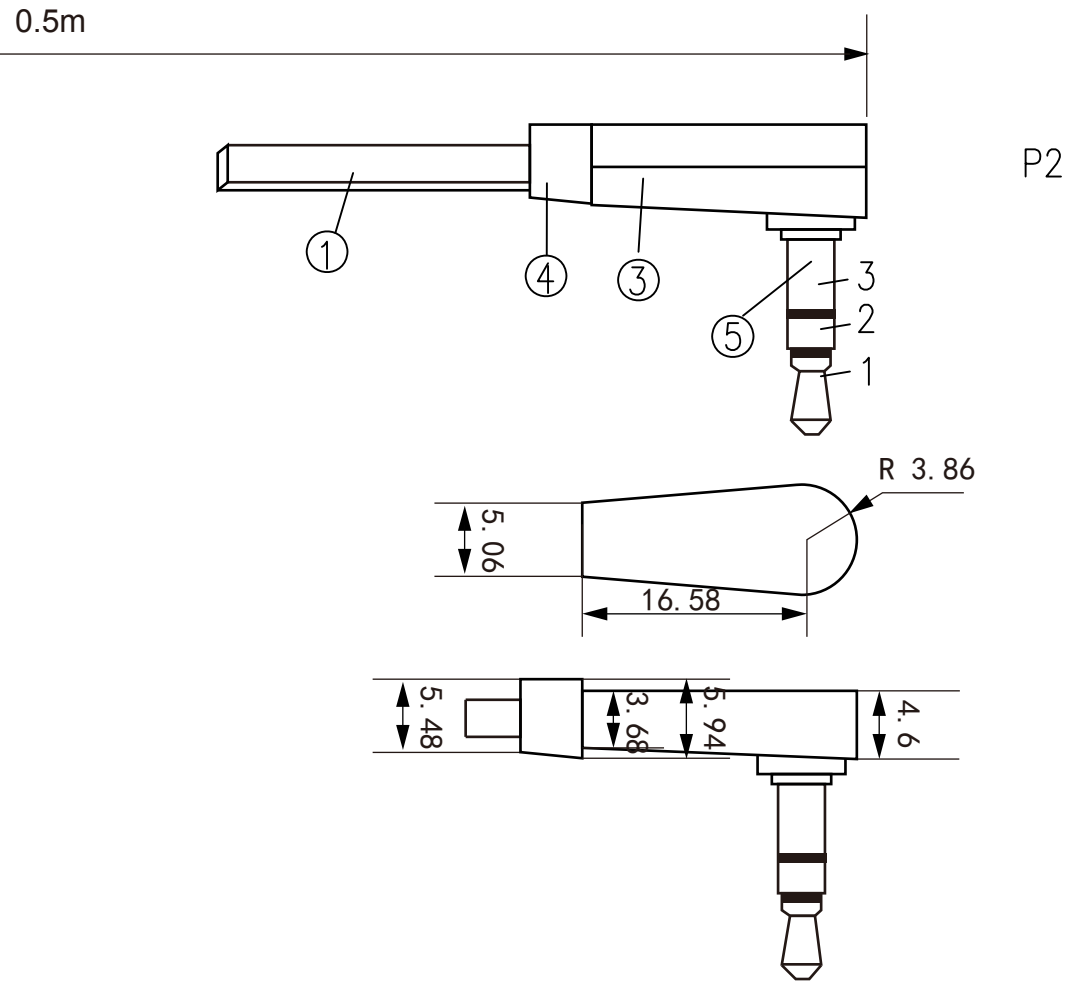

PIN OUT

P1 P2

3.5 STEREO PLUG 3.5 STEREO PLUG

- 1 ————— 1 TIP
- 2 ————— 2 RING
- 3 ————— 3 SLEEVE SHELL

NOTES:
 1. TESTING: 100% OPEN AND SHORT TEST.
 2. ALL MATERIAL BE RoHS COMPLIANT.

⑤	3.5mm MALE ANGLE	1PCS	GOLD PLATED SHELL
④	HOOD MOLD	2PCS	WHITE PVC
③	BRASS HOOD	2PCS	BLACK NICKEL PLATED
②	3.5mm MALE	1PCS	GOLD PLATED SHELL
①	CABLE	1PCS	30AWG*4P+WHITE TPE JACKET FLAT CABLE OD:1.2x3.5mm
NO.	PARTS NAMF	Q'TY	SPFCIFICATION

APPROVED	CHECKED	DRAWN	CUSTOMER:	
			ITEM NO.	AUD-122
			DRAW NO.	
			UNIT	mm
			SCALE	NONE

DESCRIPTION:
 3.5mm /M----3.5mm/M