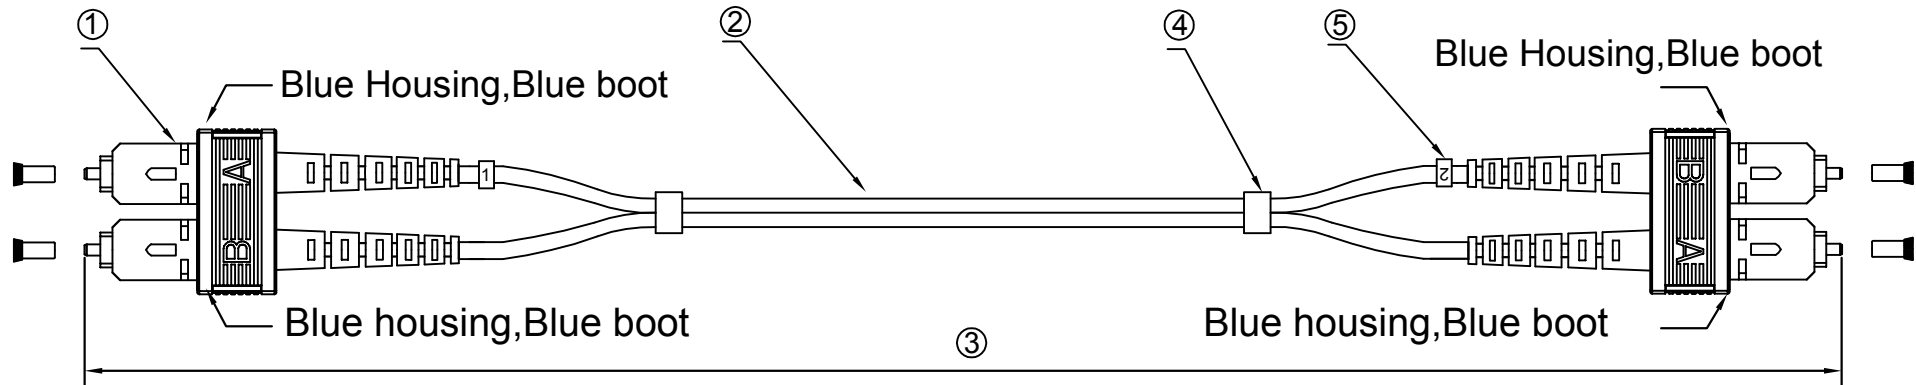

Specification:

- 1.Connector Type: SC/PC singlemode
- 2.Cable Type:
Zipcord cable,! 2.8mm. 9/125um , singlemode,
Cable Jacket : Yellow color, LSZH material
- 3.Length : xM
- 4.Shrink Tube
- 5.Cable Marker

| UNIT | | TITLE | VERSION | |
|--|--|---|----------|-------------|
| mm | | DELTAO fiberkablage SC - SC, duplex, singlemode ,XXmeters | 1.0 | |
| unless otherwise stated Tolerances mm XXX.XX ±0.3 angular XX.XX ±0.2 X.XX ±0.1 | | P/N. | DRAWN BY | |
| | | MATERIAL | CHECK BY | |
| | | SCALE | PAGE 1/1 | APPROVAL BY |