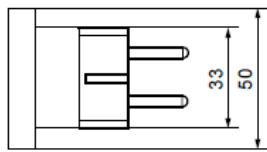

PETRAVEL

Travel adapter

World Universal to safety plug CEE 7/7

| | |
|------------------|------------|
| Nominal voltage: | 250 V |
| Nominal current: | 16 A |
| Housing: | ABS; white |
| Weight: | 69 g |
| Conformity: | RoHS |