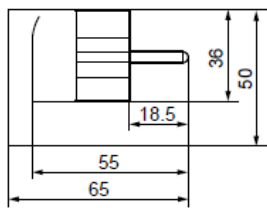

PETRAVEL

Travel adapter

World Universal to safety plug CEE 7/7

| | |
|------------------|------------|
| Nominal voltage: | 250 V |
| Nominal current: | 16 A |
| Housing: | ABS; white |
| Weight: | 69 g |
| Conformity: | RoHS |