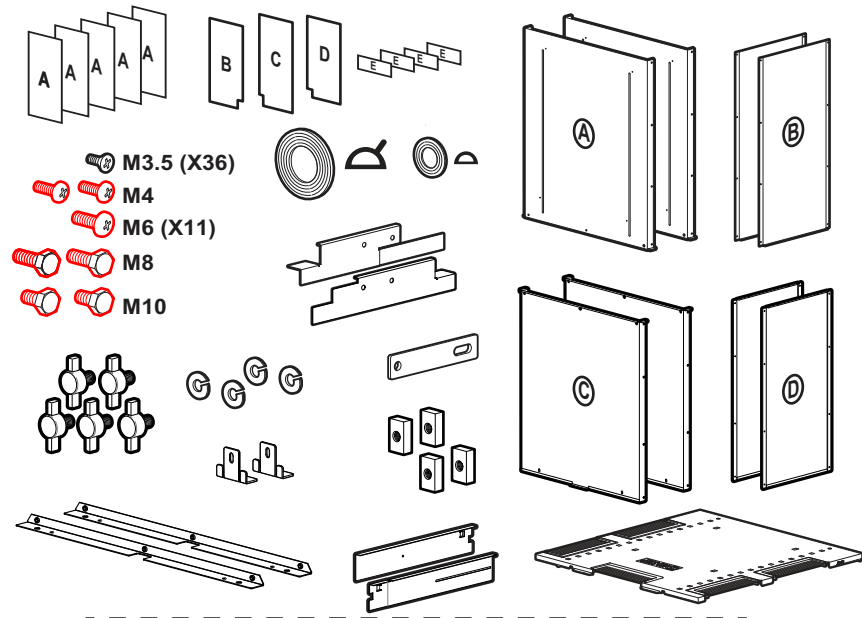

Inventory

AR7755 & AR7756 ONLY