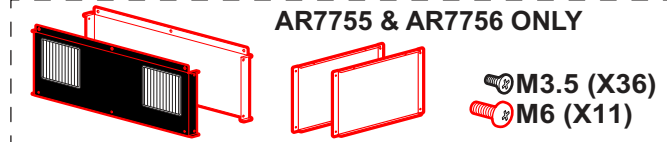

6/2016

990-3958B

© 2016 Schneider Electric. All Rights Reserved.

Customer support for this or any other Schneider Electric product is available at www.schneider-electric.com.

Worldwide Customer Support