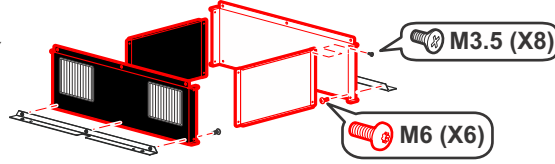

Vertical Exhaust Duct (VED) System

AR7751, AR7751W, AR7752, AR7752W, AR7753, AR7753W, AR7754, AR7754W, AR7755, AR7755W, AR7756, AR7756W

Assembly Vertical Exhaust Duct

AR7755 &
AR7756 ONLY

Installation Door Seal