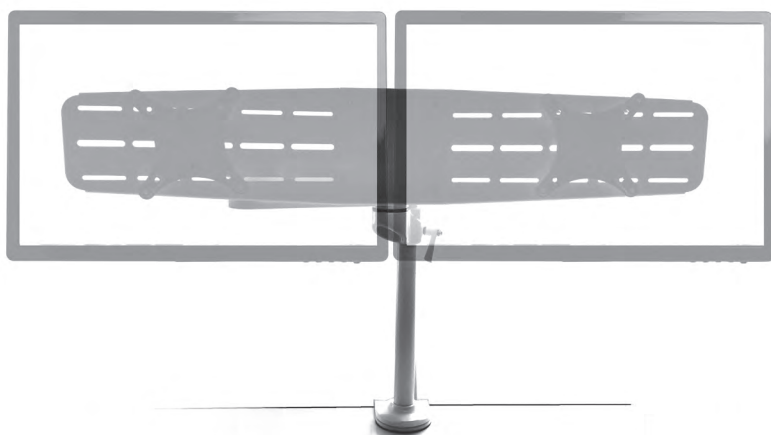

# Duo Monitor Bridge

by  
**Kondator**

Available in silver and white version.

## Fast and elegant solution

For installing dual monitors. An additional round bracket adapted for all monitor arms with Vesa 100.

Practical wedge lock into the monitor brackets.

Maximum distance between monitor mount 685 mm.

### SPECIFICATIONS

- Smart solution for mounting two monitors on any arm.
- Vesa 100
- Maximum weight approximately 10 kg
- Painted fixed plate
- Dimensions:  
width 725 mm  
height 135 mm
- Weight 1.2 kg
- Art 438-LB15      Silver  
Art 438-LB15W      White