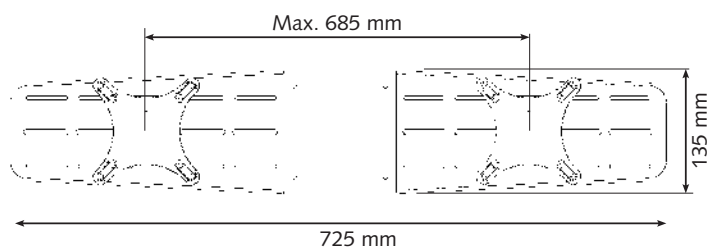

## Fast and elegant solution

For installing dual monitors. An additional round bracket adapted for all monitor arms with Vesa 100.

Practical wedge lock into the monitor brackets.

Maximum distance between monitor mount 685 mm.

### SPECIFICATIONS

- Smart solution for mounting two monitors on any arm.
- Vesa 100
- Maximum weight approximately 10 kg
- Painted fixed plate
- Dimensions:  
width 725 mm  
height 135 mm
- Weight 1.2 kg
- Art 438-LB15      Silver  
Art 438-LB15W      White