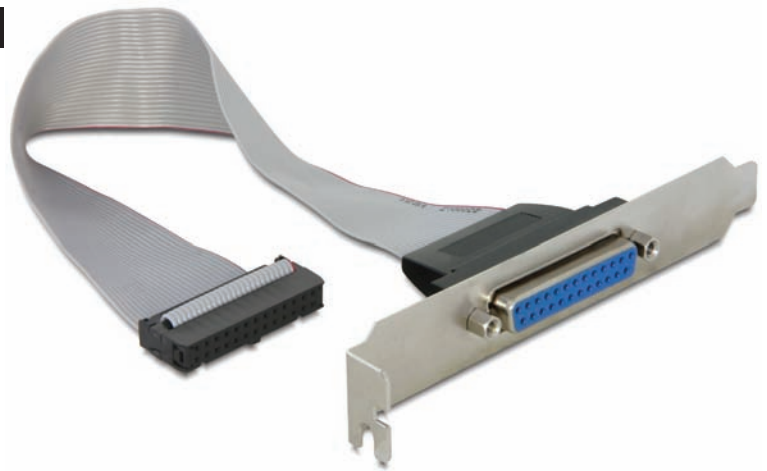

Slot Bracket > 1 x Parallel

Description

This Delock slot bracket can be installed into a free slot of your PC and enables you to lead out one internal parallel port in order to connect one external parallel device.

| | |
|-----------------------|---------------|
| Ref. | 84300 |
| EAN | 4043619843008 |
| Country of origin | China |
| Customs tariff number | 84733080 |

Images

Specification

- Connection: 1 x parallel DB25 external
- Slot bracket for installation into PC slot
- Cable length: ca. 22 cm

System requirement

- PC with a free PC slot
- One free parallel port internal

Package content

- Slot bracket 1 x Parallel port

Package

- Delock poly bag