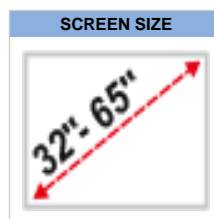

PLASMA-WP100

NEWSTAR FLAT SCREEN WALL MOUNT

The NewStar wall mount (portrait), model PLASMA-WP100 is a fixed wall mount for flat screens up to 65".

The NewStar wall mount (portrait), model PLASMA-WP100 is a fixed wall mount for flat screens up to 65". This mount is a great choice when you want the ultimate viewing flexibility with your flat screen. This mount is specially made to mount screens in portrait modus to a wall. Depth of this mount is 3,2 centimetres.

NewStar PLASMA-WP100 is suitable for screens up to 65" (163 cm). The weight capacity of this product is 75 kg each screen. The wall mount is suitable for screens that meet VESA hole pattern 200x200 to 400x770mm. Different hole patterns can be covered using NewStar VESA adapter plates.

Create a clean design ambiance for your flat screen TV in the living room, bedroom or home cinema.

All installation material including anti-theft lock is included with the product.

SPECIFICATIONS

Color	Black
Warranty	5 year
VESA minimum	200x200 mm
Distance to wall	3,2 cm
Max. weight	75
Screen size	32 - 65"
Screens	1
VESA maximum	400x770 mm
EAN code	8717371442590